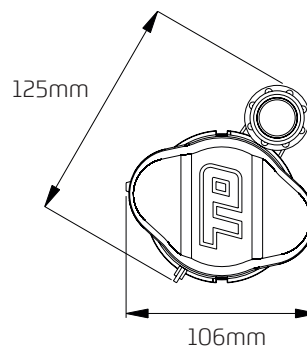

#### Water Saving

- ~ 6/4 litre dualflush or 6 single flush.
- ~ Can be fitted as a replacement in Dudley Vantage, Miniflo and Royal Pushflo cisterns and as a replacement in most concealed cisterns when installed in conjunction with a Dudley pushbutton.

#### Features

- ~ Bayonet fitting enables valve body to be simply removed from the cistern. Maintenance can then be carried out in minutes without disconnecting the water supply or dismantling the cistern.
- ~ Long life silicon rubber seal.
- ~ 53mm (2") outlet.
- ~ WRAS approved.

#### Dimensional Data