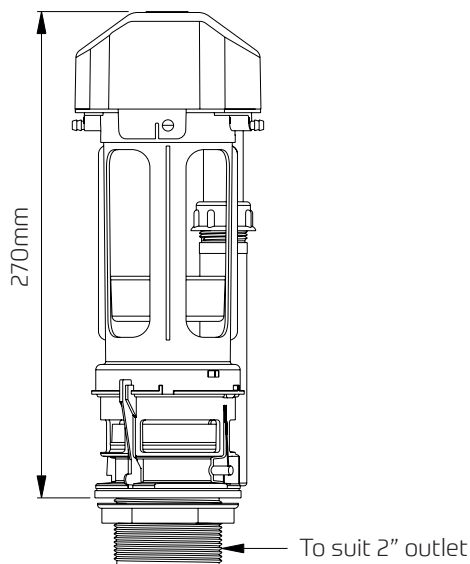

#### Water Saving

- ~ 6/4 litre dualflush or 6 single flush.
- ~ Can be fitted as a replacement in Dudley Vantage, Miniflo and Royal Pushflo cisterns and as a replacement in most concealed cisterns when installed in conjunction with a Dudley pushbutton.

#### Features

- ~ Bayonet fitting enables valve body to be simply removed from the cistern. Maintenance can then be carried out in minutes without disconnecting the water supply or dismantling the cistern.
- ~ Long life silicon rubber seal.
- ~ 53mm (2") outlet.
- ~ WRAS approved.

#### Dimensional Data