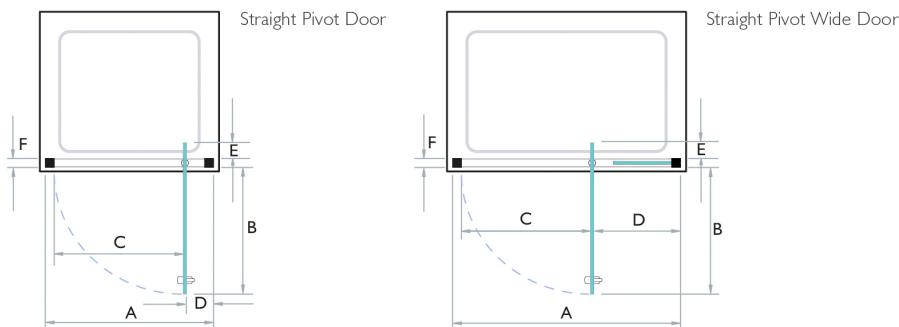

PRODUCT TYPE:

Straight Pivot Doors

FEATURES:

- KudosOriginal Pivot Doors feature a nylon & stainless steel pivot mechanism with adjustment for precise closure
- British Made & Guaranteed for Life against material or manufacturing defects
- Left or Right Hand fitting
- 6mm Toughened safety glass with Life-shield protection
- Concealed wall fixings
- 1850mm High
- 20mm adjustment for out of true walls

Product Code	Type and Size
574419	KUDOS ORIGINAL PIVOT DOOR 760mm 3PD76S
572633	KUDOS ORIGINAL PIVOT DOOR 800mm 3PD80S
572598	KUDOS ORIGINAL PIVOT DOOR 900mm 3PD90S
569250	KUDOS ORIGINAL PIVOT WIDE DOOR 1000mm 3PW100S
214758	KUDOS ORIGINAL PIVOT WIDE DOOR 1100mm 3PW110S
569190	KUDOS ORIGINAL PIVOT WIDE DOOR 1200mm 3PW120S
575229	KUDOS ORIGINAL WALL POST EXTENSION PROFILE FOR SHOWER DOOR SOSDS

original Straight Pivot Doors and Enclosures

Size Options	Adjustment mm		Dimension mm				
	Recess Door Only	Corner Door + 1 side	B	C	D	E	F
	A	A					
760 Pivot	705-745	732-752	493	506	140-160	78	45
800 Pivot	745-785	772-792	533	546	140-160	78	45
900 Pivot	845-885	872-892	633	646	140-160	78	45
1000 Pivot Wide	945-985	972-992	493	506	380-400	78	45
1100 Pivot Wide	1045-1085	1072-1092	533	546	440-460	78	45
1200 Pivot Wide	1145-1185	1172-1192	633	646	440-460	78	45

Door Height - 1850mm – excluding tray

ALL STRAIGHT PIVOTS CAN BE FITTED TO OPEN EITHER LEFT HAND OR RIGHT HAND