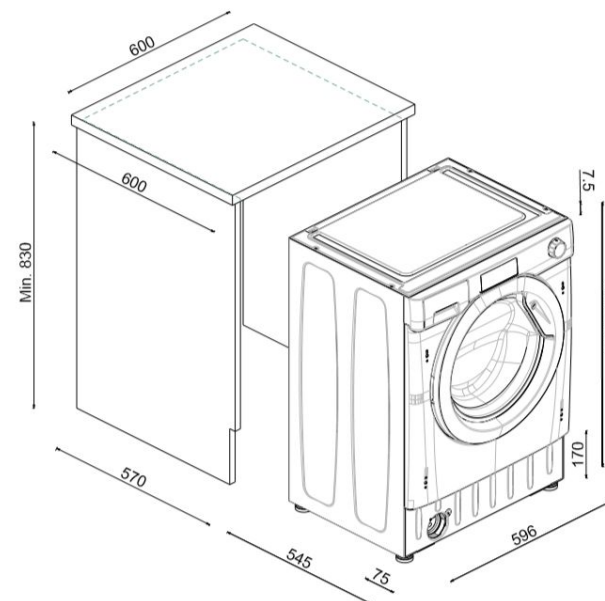

## DIMENSIONS

Dimensions of the product: 820 x 596 x 545 (mm)

Required niche size for installation: 830 x 600 x 600 (mm)