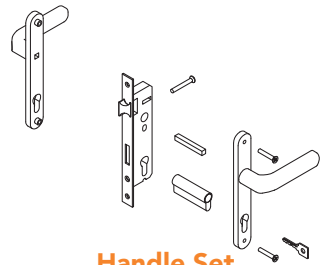

# ADJUSTABLE GAP INSTALLATION

**RMG001PG**

**RMG002PG**

**RMG003PG**

**1x Wall Mounted Hinge (Top)**

**1x Wall Mounted Hinge (Turned over for use as bottom hinge)**

**Lock Keep**

**Handle Set**