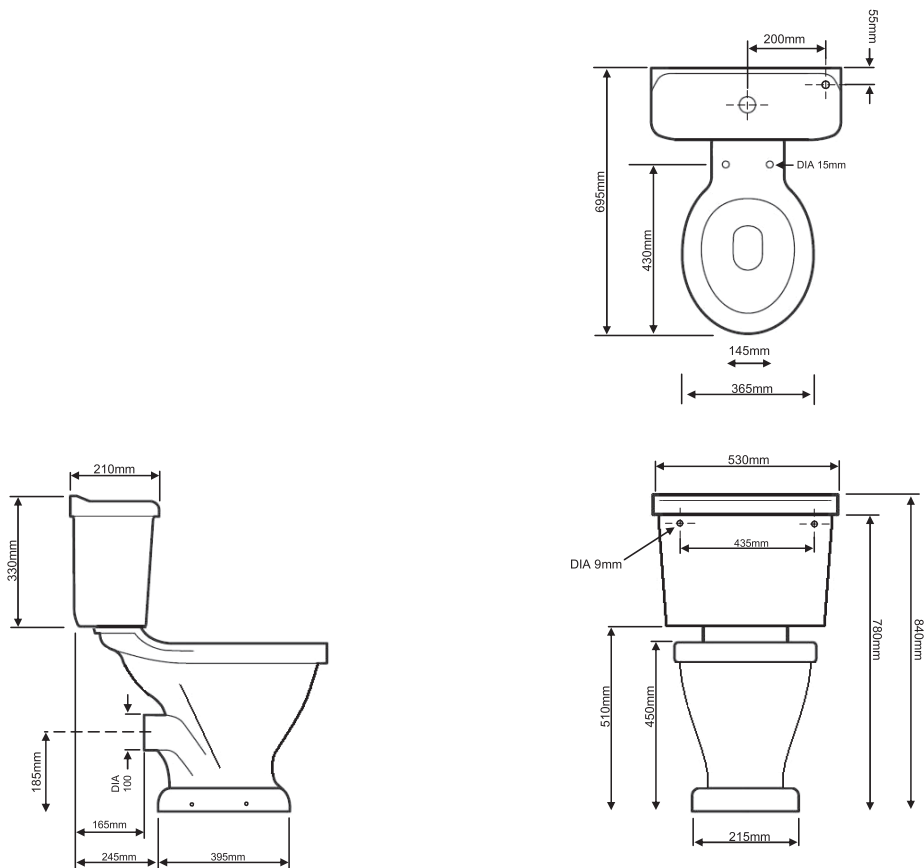

621023

STRATFORD CLOSE COUPLED WC PAN WHITE

Specification

Style:	Traditional
Product Type:	WC pan
Finish/Colour:	White
Main Construction Material:	Chinaware
Mount Type:	Wall

Features:

- Vitreous China

Dimensions (measurements in mm)

PRODUCT SUPPLIED IS PAN ONLY

THE
BATHROOM
SHOWROOM