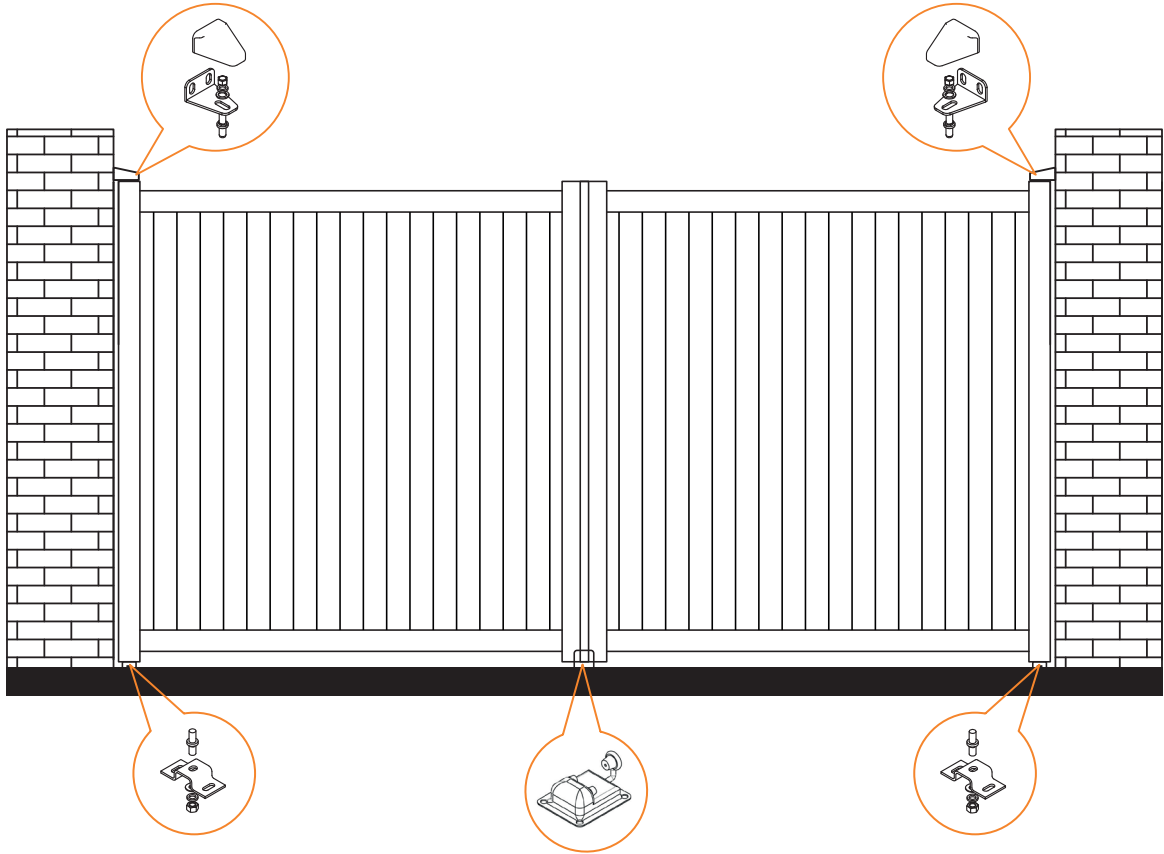

FIXED GAP INSTALLATION

FLOOR MOUNTED – For use when fitting to posts

RMG001DG

RMG002DG

RMG003DG

<p>2x Wall Mounted Hinges (Top)</p>	<p>2x Floor Mounted Hinges (Bottom)</p>	<p>Gate Stop</p>