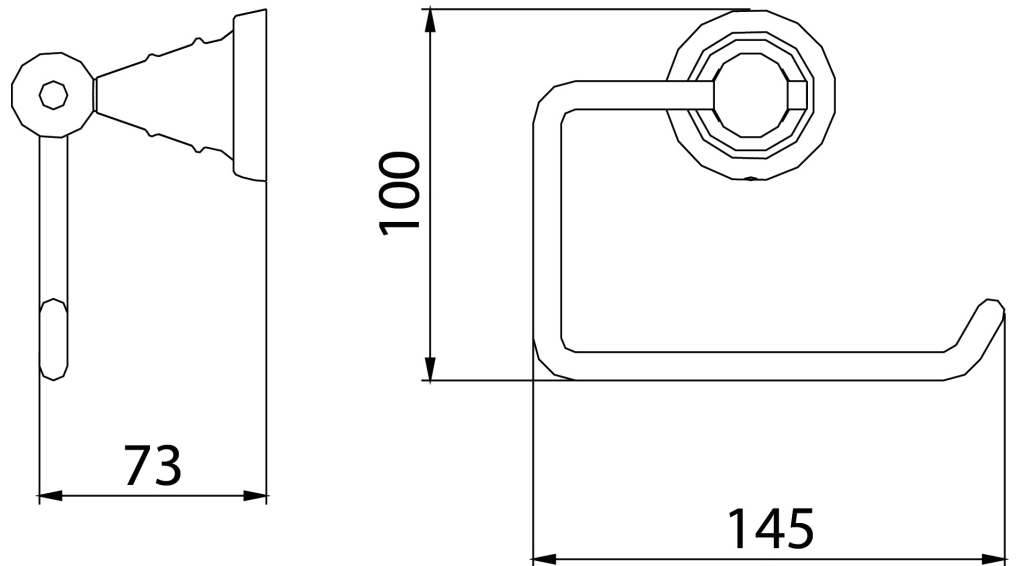

Product Certifications:

Dimensions (measurements in mm)

For more products, visit our website:
<http://www.bristan.com>

TECHNICAL
DATA
SHEET

BRISTAN

D2