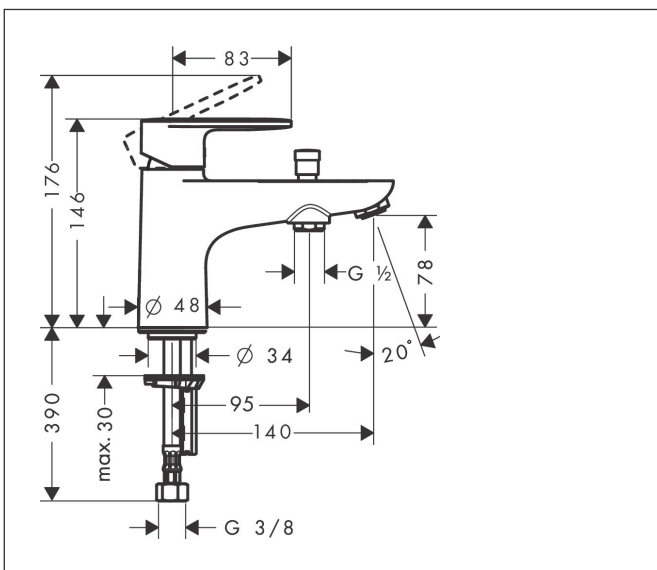

Brand	hansgrohe
Art. Name	Vernis Blend Single lever bath and shower mixer Monotrou with 2 flow rates
Art. Nr.	71446000
Finish	Chrome
Pos.	1

Product picture

Features

- 2 functions
- projection: 140 mm
- spray type mixer: normal spray
- maximum flow rate at 3 bar: 20 l/min
- ceramic cartridge with Eco handle position for 2 flow rates
- temperature limitation adjustable
- diverter with automatic resetting
- protected against backflow, according to DIN EN 1717
- suitable for continuous flow water heaters
- connection dimension: DN15
- connection type: G 3/8 connections
- installation on bath rim
- no additional maintenance opening required

Drawing

Technology