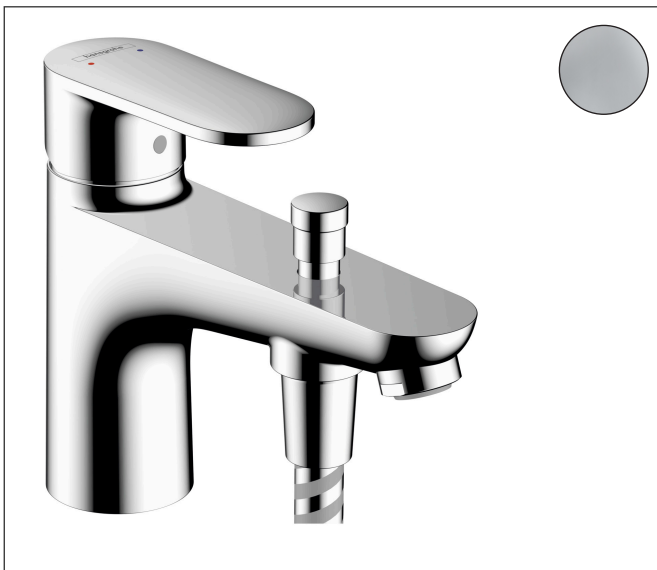

Brand	hansgrohe
Art. Name	<b>Vernis Blend</b> Single lever bath and shower mixer Monotrou with 2 flow rates
Art. Nr.	71446000
Finish	Chrome
Pos.	1

## Product picture

## Features

- 2 functions
- projection: 140 mm
- spray type mixer: normal spray
- maximum flow rate at 3 bar: 20 l/min
- ceramic cartridge with Eco handle position for 2 flow rates
- temperature limitation adjustable
- diverter with automatic resetting
- protected against backflow, according to DIN EN 1717
- suitable for continuous flow water heaters
- connection dimension: DN15
- connection type: G 3/8 connections
- installation on bath rim
- no additional maintenance opening required