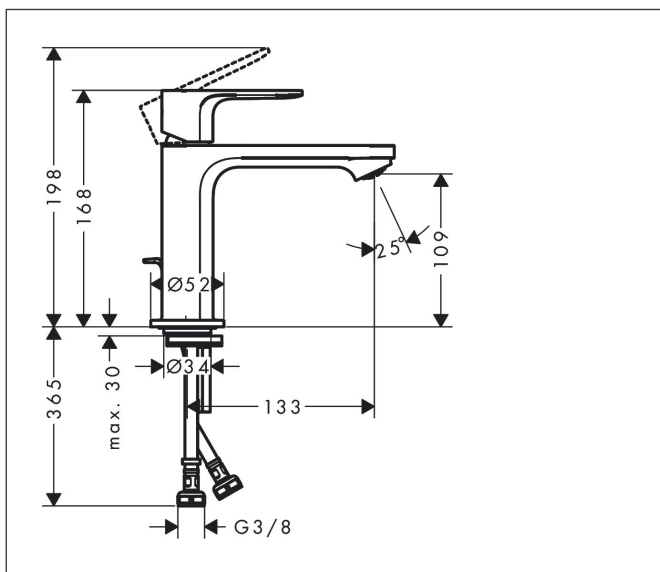

Drawing

Technology

Codes / Standards

- PA-IX 38265/IO