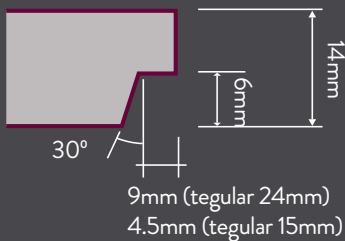

PRODUCT DATA SHEET

A CRISP WHITE, FINELY GRANULATED, NEEDED TILE PROVIDING QUALITY ALL-ROUND HIGH PERFORMANCE RATINGS.

DIMENSIONS

Thickness	14mm nom	
Size & Edge Detail	Square Edge	600 x 600mm and 1200 x 600mm
	Tegular 15mm Edge	600 x 600mm
	Tegular 24mm Edge	600 x 600mm

Description	Pack Coverage (m ²)	Edge	15mm Grid	24mm Grid
SEK Sahara Perf SE 600 X 600 X 14	4.32m ²	Square	Yes	Yes
SEK Sahara Perf SE 1200 X 600 X 14	7.20m ²	Square	Yes	Yes
SEK Sahara TE 24 600 X 600 X 14	4.32m ²	Teg 24mm	No	Yes
SEK Sahara TE 15 600 X 600 X 14	4.32m ²	Teg 15mm	Yes	No