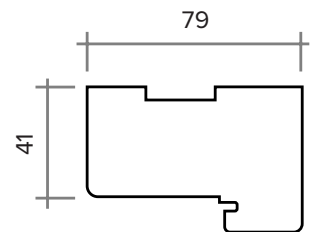

## OSLO ULTIMATE EXTERNAL DOOR

HARDWOOD EXTERNAL DOOR IN GREY  
( ALSO AVAILABLE IN OAK )

WEIGHT APPROXIMATELY

47KG

DOOR THICKNESS

44MM

## OSLO ULTIMATE EXTERNAL DOOR AND FRAME

HARDWOOD EXTERNAL DOOR & FRAME IN GREY  
( ALSO AVAILABLE IN OAK )

FRAME HEAD & JAMB

FRAME CILL

DOOR DIMENSIONS	DOOR & FRAME DIMENSIONS	RECOMMENDED BRICKWORK OPENING
762MM X 1981MM	852MM X 2079MM	862MM X 2089MM
838MM X 1981MM	928MM X 2079MM	938MM X 2089MM
813MM X 2032MM	903MM X 2130MM	913MM X 2140MM
UVALUE ( WHEN USED WITH MATCHING FRAME )		1.5W/M2K
OPENING DIRECTION		INWARDS ONLY