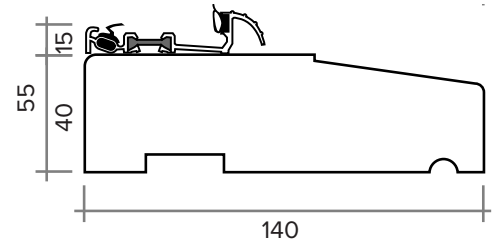

## OSLO ULTIMATE EXTERNAL DOOR

HARDWOOD EXTERNAL DOOR IN GREY  
( ALSO AVAILABLE IN OAK )

WEIGHT APPROXIMATELY

47KG

DOOR THICKNESS

44MM

## OSLO ULTIMATE EXTERNAL DOOR AND FRAME

HARDWOOD EXTERNAL DOOR & FRAME IN GREY  
( ALSO AVAILABLE IN OAK )

FRAME HEAD & JAMB

FRAME CILL

DOOR DIMENSIONS	DOOR & FRAME DIMENSIONS	RECOMMENDED BRICKWORK OPENING
762MM X 1981MM	852MM X 2079MM	862MM X 2089MM
838MM X 1981MM	928MM X 2079MM	938MM X 2089MM
813MM X 2032MM	903MM X 2130MM	913MM X 2140MM
UVALUE ( WHEN USED WITH MATCHING FRAME )		1.5W/M2K
OPENING DIRECTION		INWARDS ONLY