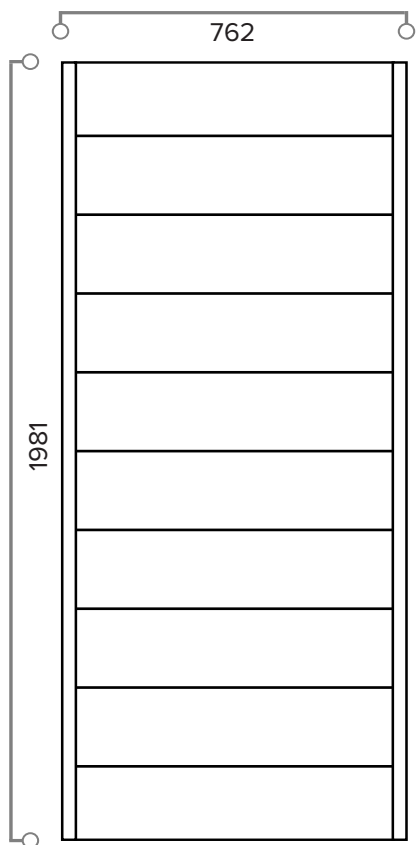

## OSLO ULTIMATE EXTERNAL DOOR

HARDWOOD EXTERNAL DOOR IN GREY  
( ALSO AVAILABLE IN OAK )

WEIGHT APPROXIMATELY

47KG

DOOR THICKNESS

44MM

## OSLO ULTIMATE EXTERNAL DOOR AND FRAME

HARDWOOD EXTERNAL DOOR & FRAME IN GREY  
( ALSO AVAILABLE IN OAK )

FRAME HEAD & JAMB

FRAME CILL

DOOR DIMENSIONS	DOOR & FRAME DIMENSIONS	RECOMMENDED BRICKWORK OPENING
762MM X 1981MM	852MM X 2079MM	862MM X 2089MM
838MM X 1981MM	928MM X 2079MM	938MM X 2089MM
813MM X 2032MM	903MM X 2130MM	913MM X 2140MM
UVALUE ( WHEN USED WITH MATCHING FRAME )		1.5W/M2K
OPENING DIRECTION		INWARDS ONLY