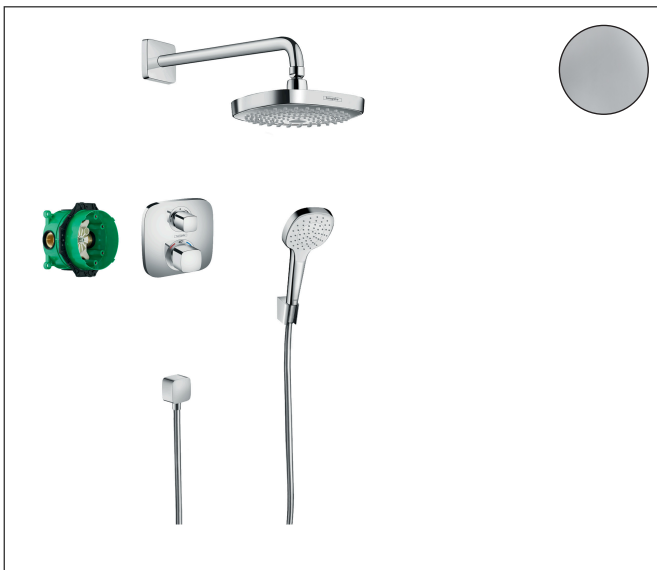

Brand hansgrohe
 Art. Name **Croma Select E** Shower system for concealed installation 180 2jet with Ecostat E thermostat
 Art. Nr. 27294000
 Finish Chrome
 Pos. 1

Product picture

Features

- consists of: overhead shower, hand shower, shower thermostat, basic set, shower arm, shower holder, wall outlet, shower hose
- shower head size: 187 x 187 mm
- spray type overhead shower: Rain, IntenseRain
- spray type hand shower: Rain
- maximum flow rate at 3 bar: 17 l/min
- max. operating pressure: 6 bar
- description thermostat: Ecostat E
- pivot connector prevents hose from tangling

Drawing

Technology

Spray Types