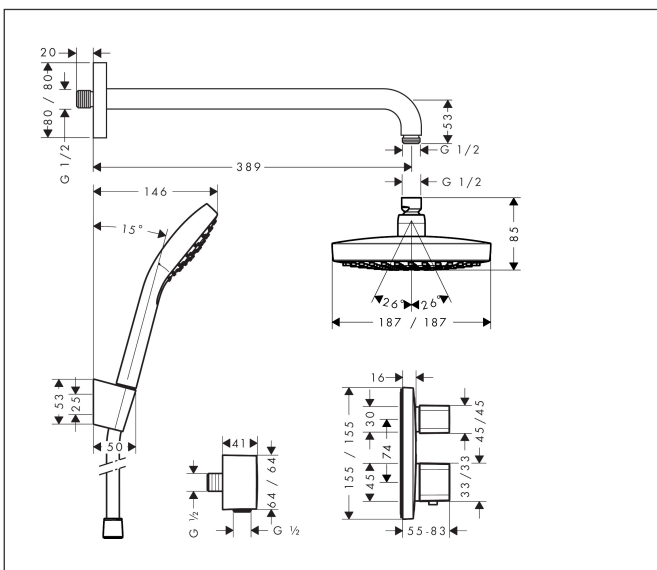

Brand hansgrohe
 Art. Name **Croma Select E** Shower system for concealed installation 180 2jet with Ecostat E thermostat
 Art. Nr. 27294000
 Finish Chrome
 Pos. 1

Product picture

Features

- consists of: overhead shower, hand shower, shower thermostat, basic set, shower arm, shower holder, wall outlet, shower hose
- shower head size: 187 x 187 mm
- spray type overhead shower: Rain, IntenseRain
- spray type hand shower: Rain
- maximum flow rate at 3 bar: 17 l/min
- max. operating pressure: 6 bar
- description thermostat: Ecostat E
- pivot connector prevents hose from tangling

Drawing

Technology

Spray Types