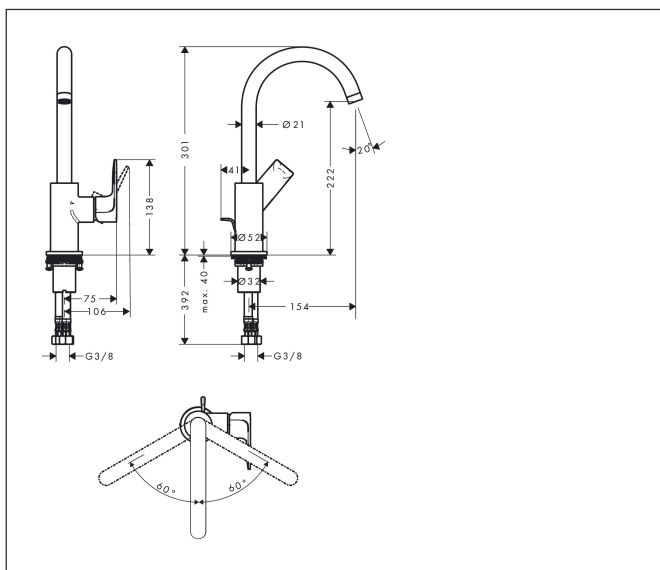

Drawing

Technology

Codes / Standards

- PA-IX 38266/IO