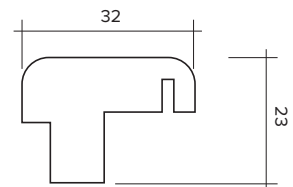

INTERNAL FOLD FLAT DOOR SET

1.8M (APPROX 6FT)

3 DOOR, INTERNAL FOLD FLAT DOOR SET

FRAME HEAD

FRAME JAMBS L/R

ASTRAGAL

BRICKWORK OPENING

1800MM x 2017MM (WxH)

WEIGHT APPROXIMATELY

77.5KG

INTERNAL FOLD FLAT DOOR SET

1.8M (APPROX 6FT)

3 DOOR, INTERNAL FOLD FLAT DOOR SET

BRICKWORK OPENING

1800MM x 2017MM (WxH)

WEIGHT APPROXIMATELY

77.5KG

INTERNAL FOLD FLAT DOOR SET

1.8M (APPROX 6FT)

3 DOOR, INTERNAL FOLD FLAT DOOR SET

Outer frame can be rotated 180 degrees upon install to allow the doors to be opened towards or away from you depending on your preference.