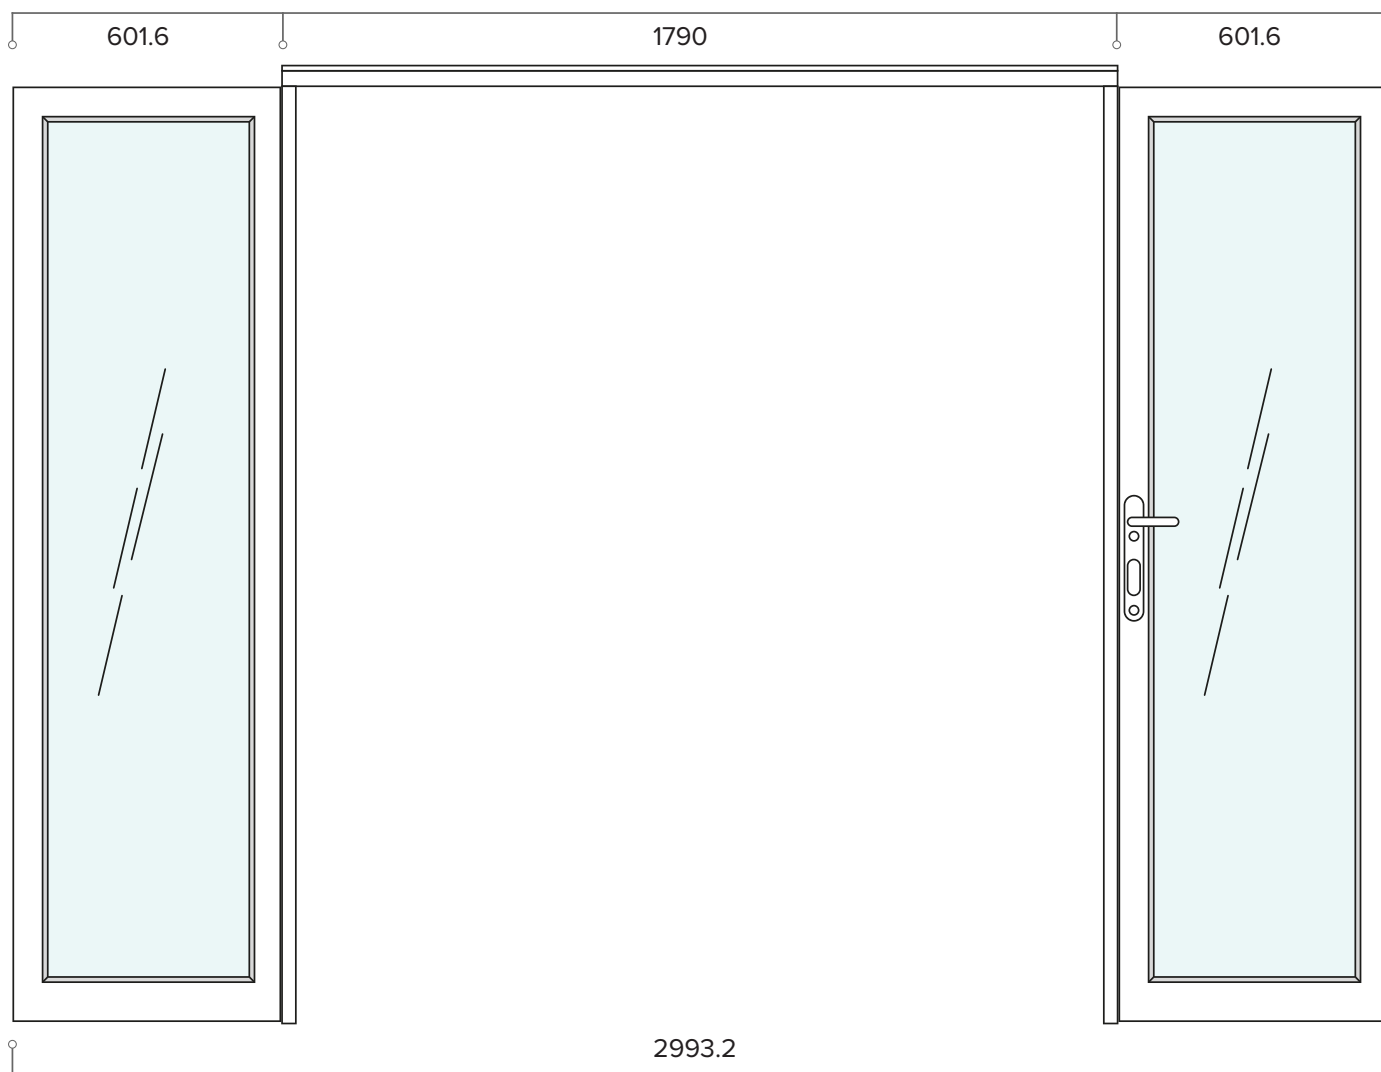

INTERNAL FOLD FLAT DOOR SET

1.8M (APPROX 6FT)

3 DOOR, INTERNAL FOLD FLAT DOOR SET

FRAME HEAD

FRAME JAMBS L/R

ASTRAGAL

BRICKWORK OPENING

1800MM x 2017MM (WxH)

WEIGHT APPROXIMATELY

77.5KG

INTERNAL FOLD FLAT DOOR SET

1.8M (APPROX 6FT)

3 DOOR, INTERNAL FOLD FLAT DOOR SET

BRICKWORK OPENING

1800MM x 2017MM (WxH)

WEIGHT APPROXIMATELY

77.5KG

INTERNAL FOLD FLAT DOOR SET

1.8M (APPROX 6FT)

3 DOOR, INTERNAL FOLD FLAT DOOR SET

Outer frame can be rotated 180 degrees upon install to allow the doors to be opened towards or away from you depending on your preference.