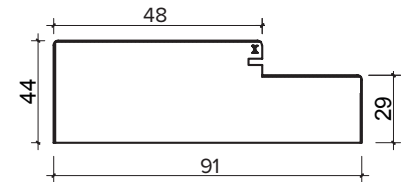

INTERNAL FOLD FLAT DOOR SET

1.8M (APPROX 6FT)

3 DOOR, INTERNAL FOLD FLAT DOOR SET

FRAME HEAD

FRAME JAMBS L/R

ASTRAGAL

BRICKWORK OPENING

1800MM x 2017MM (WxH)

WEIGHT APPROXIMATELY

77.5KG

INTERNAL FOLD FLAT DOOR SET

1.8M (APPROX 6FT)

3 DOOR, INTERNAL FOLD FLAT DOOR SET

BRICKWORK OPENING

1800MM x 2017MM (WxH)

WEIGHT APPROXIMATELY

77.5KG

INTERNAL FOLD FLAT DOOR SET

1.8M (APPROX 6FT)

3 DOOR, INTERNAL FOLD FLAT DOOR SET

Outer frame can be rotated 180 degrees upon install to allow the doors to be opened towards or away from you depending on your preference.