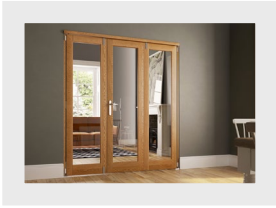

INTERNAL FOLD FLAT DOOR SET

1.8M (APPROX 6FT)

3 DOOR, INTERNAL FOLD FLAT DOOR SET

FRAME HEAD

FRAME JAMBS L/R

ASTRAGAL

BRICKWORK OPENING

1800MM x 2017MM (WxH)

WEIGHT APPROXIMATELY

77.5KG

INTERNAL FOLD FLAT DOOR SET

1.8M (APPROX 6FT)

3 DOOR, INTERNAL FOLD FLAT DOOR SET

BRICKWORK OPENING

1800MM x 2017MM (WxH)

WEIGHT APPROXIMATELY

77.5KG

INTERNAL FOLD FLAT DOOR SET

1.8M (APPROX 6FT)

3 DOOR, INTERNAL FOLD FLAT DOOR SET

Outer frame can be rotated 180 degrees upon install to allow the doors to be opened towards or away from you depending on your preference.