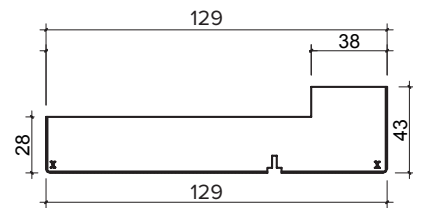

INTERNAL FOLD FLAT DOOR SET

1.8M (APPROX 6FT)

3 DOOR, INTERNAL FOLD FLAT DOOR SET

FRAME HEAD

FRAME JAMBS L/R

ASTRAGAL

BRICKWORK OPENING

1800MM x 2017MM (WxH)

WEIGHT APPROXIMATELY

77.5KG

INTERNAL FOLD FLAT DOOR SET

1.8M (APPROX 6FT)

3 DOOR, INTERNAL FOLD FLAT DOOR SET

BRICKWORK OPENING

1800MM x 2017MM (WxH)

WEIGHT APPROXIMATELY

77.5KG

INTERNAL FOLD FLAT DOOR SET

1.8M (APPROX 6FT)

3 DOOR, INTERNAL FOLD FLAT DOOR SET

Outer frame can be rotated 180 degrees upon install to allow the doors to be opened towards or away from you depending on your preference.