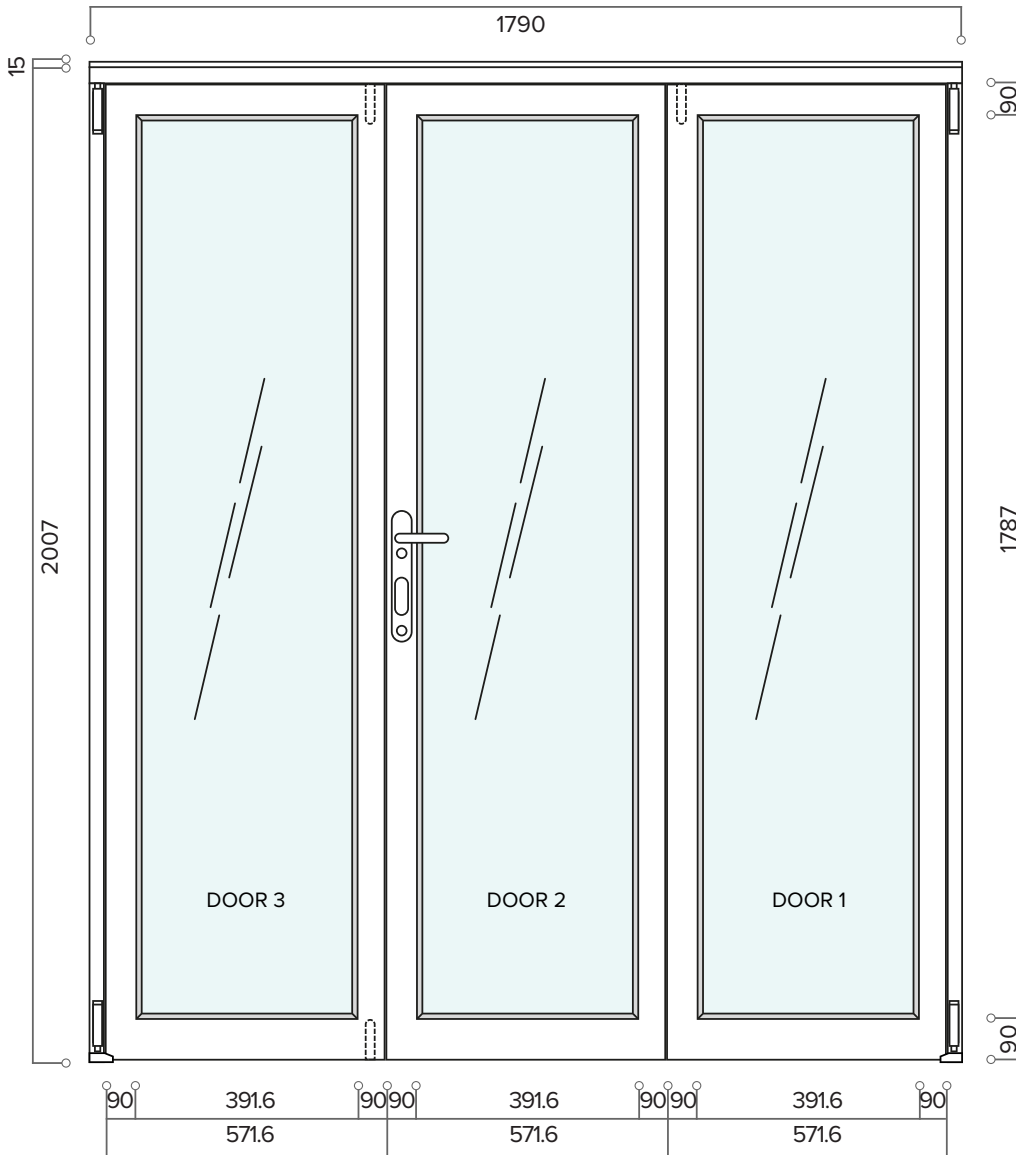

INTERNAL FOLD FLAT DOOR SET

1.8M (APPROX 6FT)

3 DOOR, INTERNAL FOLD FLAT DOOR SET

FRAME HEAD

FRAME JAMBS L/R

ASTRAGAL

BRICKWORK OPENING

1800MM x 2017MM (WxH)

WEIGHT APPROXIMATELY

77.5KG

INTERNAL FOLD FLAT DOOR SET

1.8M (APPROX 6FT)

3 DOOR, INTERNAL FOLD FLAT DOOR SET

BRICKWORK OPENING

1800MM x 2017MM (WxH)

WEIGHT APPROXIMATELY

77.5KG

INTERNAL FOLD FLAT DOOR SET

1.8M (APPROX 6FT)

3 DOOR, INTERNAL FOLD FLAT DOOR SET

Outer frame can be rotated 180 degrees upon install to allow the doors to be opened towards or away from you depending on your preference.