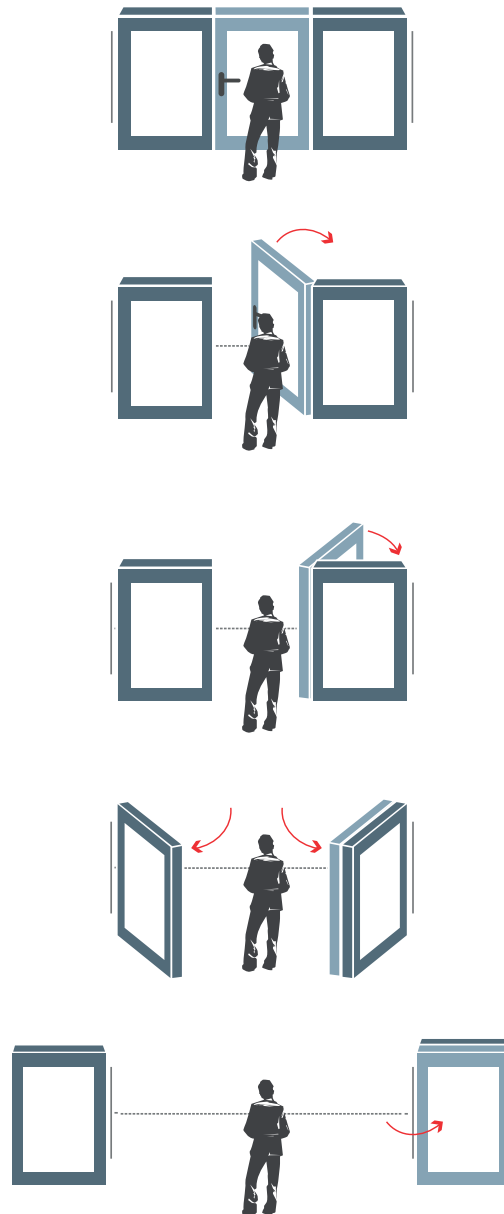

INTERNAL FOLD FLAT DOOR SET

1.8M (APPROX 6FT)

3 DOOR, INTERNAL FOLD FLAT DOOR SET

FRAME HEAD

FRAME JAMBS L/R

ASTRAGAL

BRICKWORK OPENING

1800MM x 2017MM (WxH)

WEIGHT APPROXIMATELY

77.5KG

INTERNAL FOLD FLAT DOOR SET

1.8M (APPROX 6FT)

3 DOOR, INTERNAL FOLD FLAT DOOR SET

BRICKWORK OPENING

1800MM x 2017MM (WxH)

WEIGHT APPROXIMATELY

77.5KG

INTERNAL FOLD FLAT DOOR SET

1.8M (APPROX 6FT)

3 DOOR, INTERNAL FOLD FLAT DOOR SET

Outer frame can be rotated 180 degrees upon install to allow the doors to be opened towards or away from you depending on your preference.