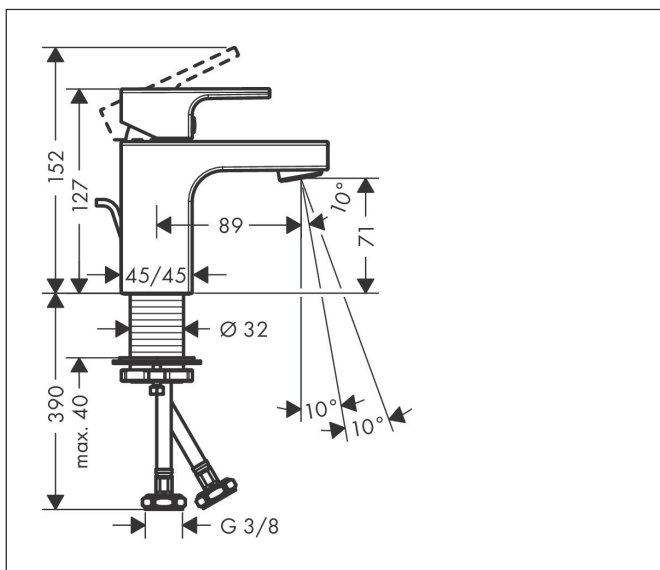

Drawing

Technology

Codes / Standards

- PA-IX 38007/IO