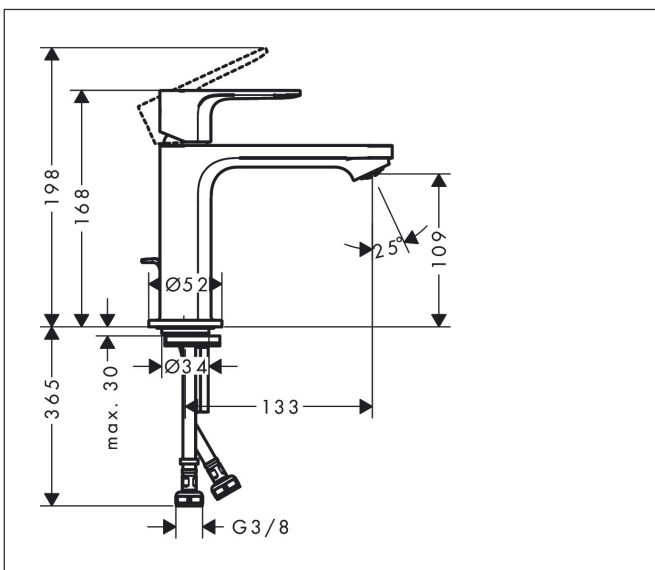

Drawing

Technology

Codes / Standards

- PA-IX 38265/IO