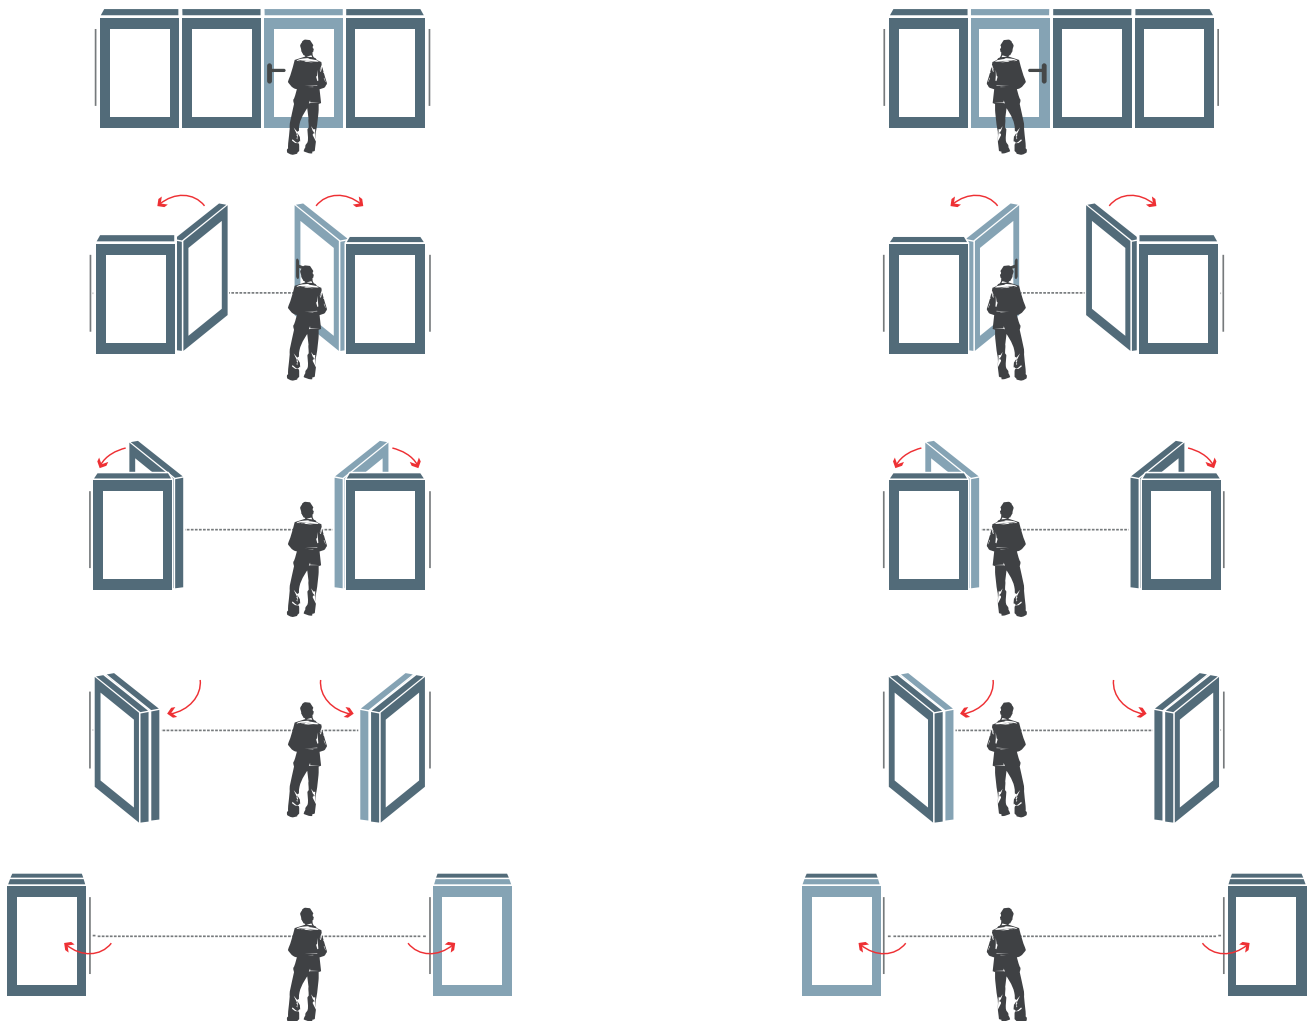

INTERNAL FOLD FLAT DOOR SET

2.4M (APPROX 8FT)

4 DOOR, INTERNAL FOLD FLAT DOOR SET

BRICKWORK OPENING

2400MM x 2017MM (WxH)

WEIGHT APPROXIMATELY

95KG

INTERNAL FOLD FLAT DOOR SET

2.4M (APPROX 8FT)

4 DOOR, INTERNAL FOLD FLAT DOOR SET

Outer frame can be rotated 180 degrees upon install to allow the doors to be opened towards or away from you depending on your preference.