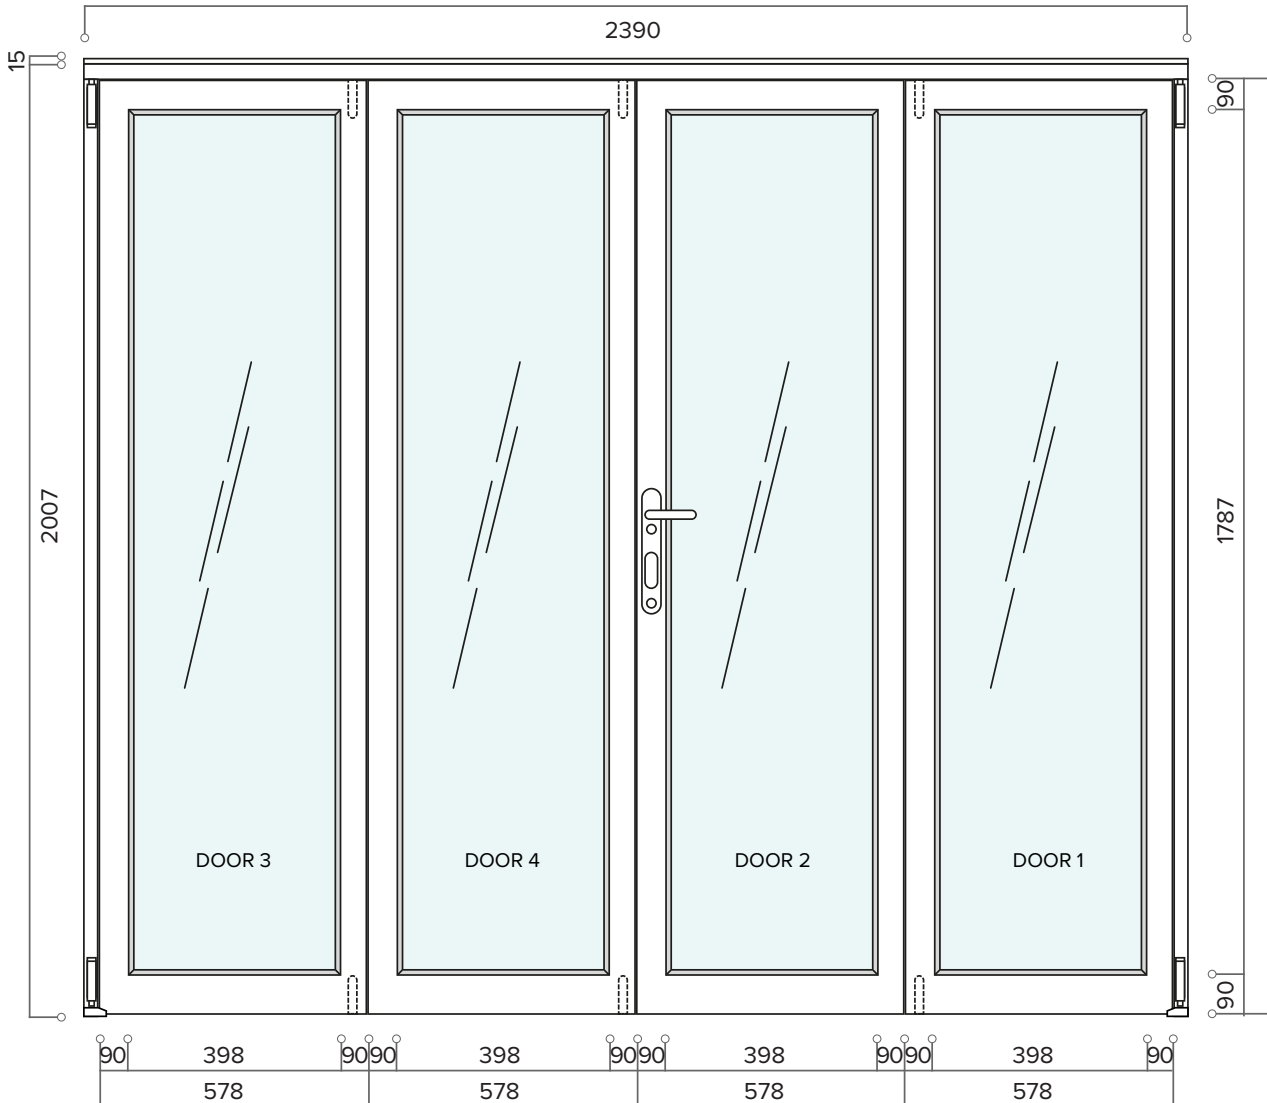

INTERNAL FOLD FLAT DOOR SET

2.4M (APPROX 8FT)

4 DOOR, INTERNAL FOLD FLAT DOOR SET

FRAME HEAD

FRAME JAMBS L/R

ASTRAGAL

BRICKWORK OPENING
WEIGHT APPROXIMATELY

2400MM x 2017MM (WxH)
95KG

INTERNAL FOLD FLAT DOOR SET

2.4M (APPROX 8FT)

4 DOOR, INTERNAL FOLD FLAT DOOR SET

BRICKWORK OPENING

2400MM x 2017MM (WxH)

WEIGHT APPROXIMATELY

95KG

INTERNAL FOLD FLAT DOOR SET

2.4M (APPROX 8FT)

4 DOOR, INTERNAL FOLD FLAT DOOR SET

Outer frame can be rotated 180 degrees upon install to allow the doors to be opened towards or away from you depending on your preference.