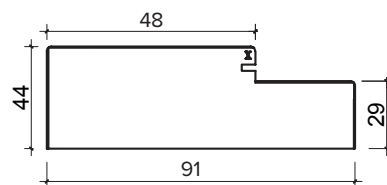

INTERNAL FOLD FLAT DOOR SET

2.4M (APPROX 8FT)

4 DOOR, INTERNAL FOLD FLAT DOOR SET

FRAME HEAD

FRAME JAMBS L/R

ASTRAGAL

BRICKWORK OPENING
WEIGHT APPROXIMATELY

2400MM x 2017MM (WxH)
95KG

INTERNAL FOLD FLAT DOOR SET

2.4M (APPROX 8FT)

4 DOOR, INTERNAL FOLD FLAT DOOR SET

BRICKWORK OPENING

2400MM x 2017MM (WxH)

WEIGHT APPROXIMATELY

95KG

INTERNAL FOLD FLAT DOOR SET

2.4M (APPROX 8FT)

4 DOOR, INTERNAL FOLD FLAT DOOR SET

Outer frame can be rotated 180 degrees upon install to allow the doors to be opened towards or away from you depending on your preference.