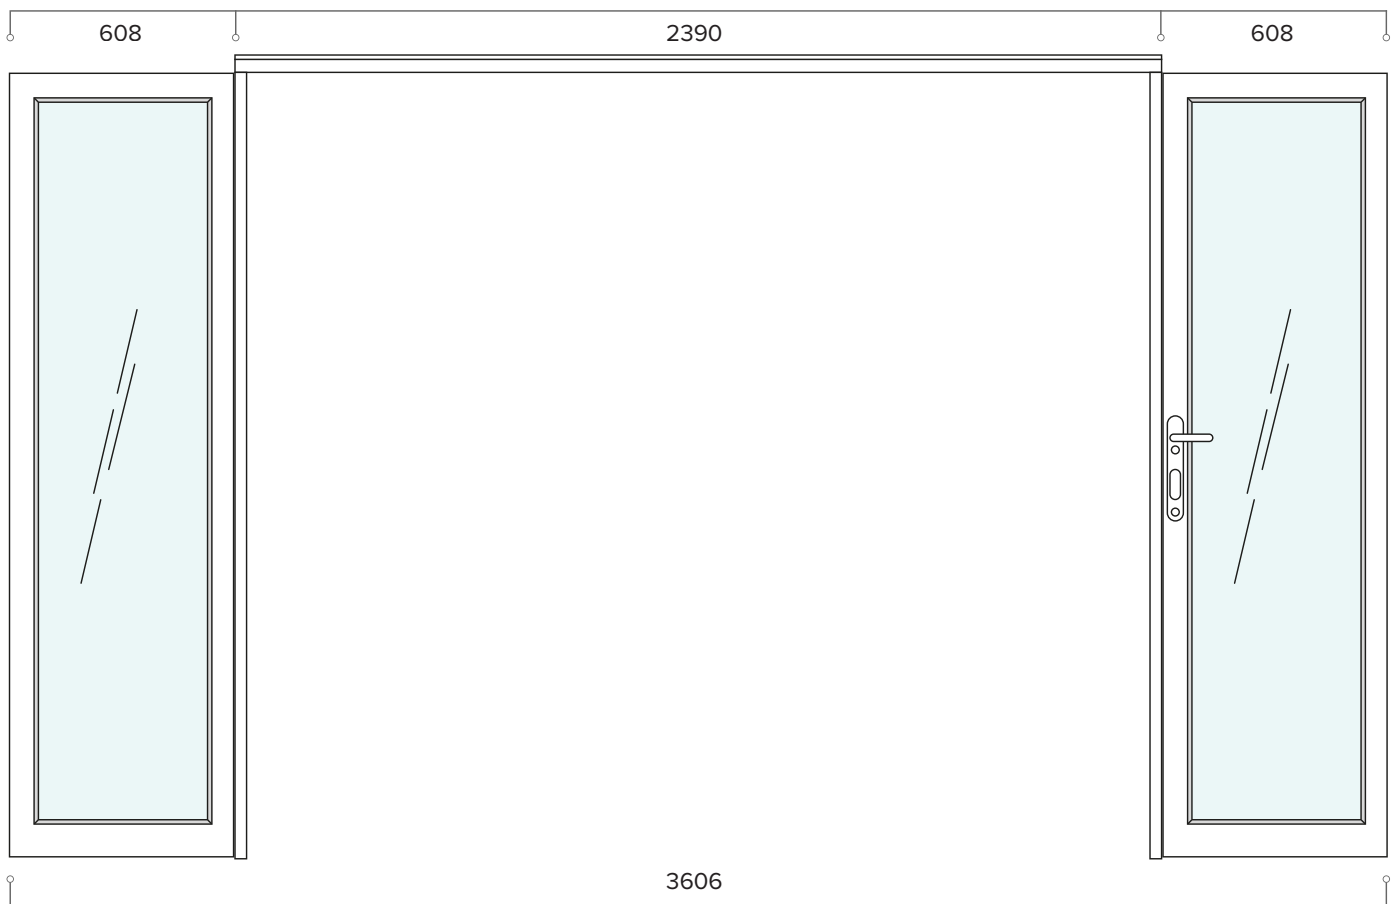

INTERNAL FOLD FLAT DOOR SET

2.4M (APPROX 8FT)

4 DOOR, INTERNAL FOLD FLAT DOOR SET

FRAME HEAD

FRAME JAMBS L/R

ASTRAGAL

BRICKWORK OPENING
WEIGHT APPROXIMATELY

2400MM x 2017MM (WxH)
95KG

INTERNAL FOLD FLAT DOOR SET

2.4M (APPROX 8FT)

4 DOOR, INTERNAL FOLD FLAT DOOR SET

BRICKWORK OPENING

2400MM x 2017MM (WxH)

WEIGHT APPROXIMATELY

95KG

INTERNAL FOLD FLAT DOOR SET

2.4M (APPROX 8FT)

4 DOOR, INTERNAL FOLD FLAT DOOR SET

Outer frame can be rotated 180 degrees upon install to allow the doors to be opened towards or away from you depending on your preference.