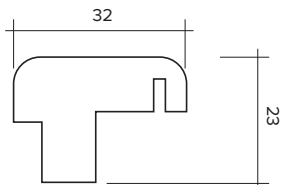

INTERNAL FOLD FLAT DOOR SET

2.4M (APPROX 8FT)

4 DOOR, INTERNAL FOLD FLAT DOOR SET

FRAME HEAD

FRAME JAMBS L/R

ASTRAGAL

BRICKWORK OPENING
WEIGHT APPROXIMATELY

2400MM x 2017MM (WxH)
95KG

INTERNAL FOLD FLAT DOOR SET

2.4M (APPROX 8FT)

4 DOOR, INTERNAL FOLD FLAT DOOR SET

BRICKWORK OPENING

2400MM x 2017MM (WxH)

WEIGHT APPROXIMATELY

95KG

INTERNAL FOLD FLAT DOOR SET

2.4M (APPROX 8FT)

4 DOOR, INTERNAL FOLD FLAT DOOR SET

Outer frame can be rotated 180 degrees upon install to allow the doors to be opened towards or away from you depending on your preference.