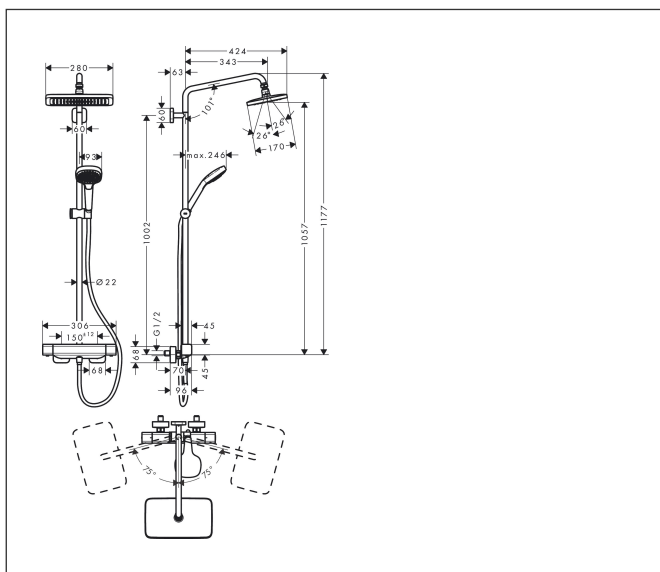

Brand hansgrohe  
 Art. Name **Croma E** Showerpipe 280 1jet with thermostat Ecostat E  
 Art. Nr. 27630000  
 Finish Chrome  
 Pos. 1

reddot award 2019  
best of the best

reddot award 2019  
winner

## Product picture

## Drawing

## Features

- consists of: overhead shower, hand shower, shower thermostat, shower hose, slider, shower bar
- overhead shower Croma E 280 1jet
- shower head size overhead shower: 280 x 170 mm
- spray type overhead shower: RainAir
- spray disc surface: chrome
- flow rate RainAir spray (at 3 bar): 15 l/min
- spray type hand shower: Massage spray, IntenseRain, SoftRain
- flow rate of hand shower at 3 bar: 15 l/min
- maximum flow rate for Showerpipe at 3 bar: 15 l/min
- minimum flow pressure: 1,7 bar
- max. operating pressure: 10 bar
- ball-joint: overhead shower angle adjustable
- pipe can be shortened in height
- shower bar diameter: 22 mm
- height-adjustable slider with locking push-button slider
- shower arm length overhead shower: 340 mm
- swivel shower arm
- CoolContact thermostat: Prevents the housing from heating up, making showering even safer
- thermostat Ecostat E
- safety stop at 40 °C
- adjustable hot water limitation
- suitable for continuous flow water heaters
- mounting type: exposed installation