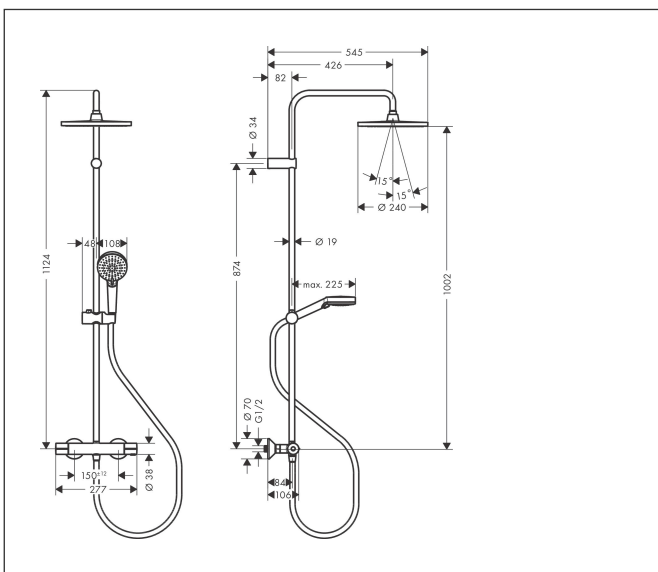

Brand	hansgrohe
Art. Name	Vernis Blend Showerpipe 240 1jet with thermostat
Art. Nr.	26426670
Finish	Matt Black
Pos.	1

Product picture

Drawing

Features

- consists of: overhead shower, hand shower, shower thermostat, shower hose, shower bar, slider
- overhead shower Crometta S 240
- shower head size overhead shower: 240 mm
- spray type overhead shower: Rain
- removable shower head
- flow rate Rain spray (at 3 bar): 14,7 l/min
- spray type hand shower: Rain, IntenseRain
- flow rate of hand shower at 3 bar: 15,8 l/min
- maximum flow rate for Showerpipe at 3 bar: 15,8 l/min
- minimum flow pressure: 1 bar
- max. operating pressure: 10 bar
- ball-joint: overhead shower angle adjustable
- shower bar diameter: 19 mm
- height-adjustable slider with locking push-button slider
- shower arm length overhead shower: 426 mm
- thermostat Vernis
- safety stop at 40°C
- adjustable hot water limitation
- outlets controlled via turning handle
- suitable for continuous flow water heaters
- mounting type: exposed installation
- connection dimension DN15
- connection thread G 1/2
- centre distance 150 ± 12 mm

Technology

Spray Types

Codes / Standards

- PA-IX 38256/IOB