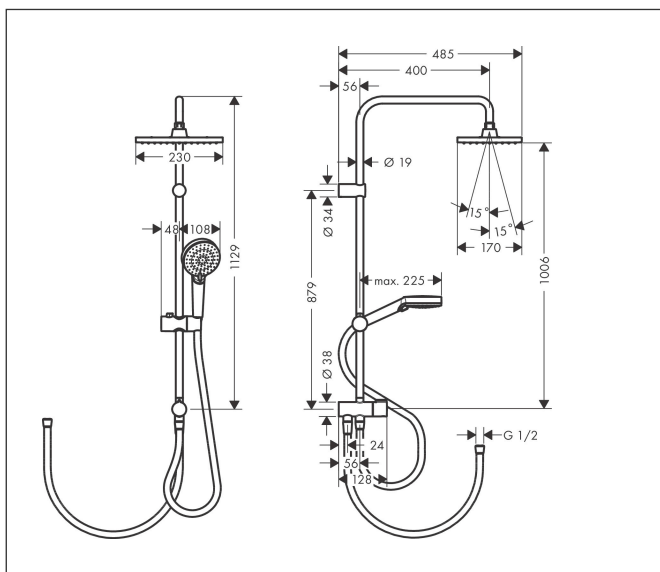

Brand	hansgrohe
Art. Name	Vernis Shape Showerpipe 230 1jet EcoSmart Reno
Art. Nr.	26289670
Finish	Matt Black
Pos.	1

Product picture

Drawing

Features

- consists of: overhead shower, hand shower, shower hose, hand shower holder
- overhead shower Vernis Shape 230 1jet
- shower head size overhead shower: 230 x 170 mm
- spray type overhead shower: Rain
- flow rate Rain spray (at 3 bar): 8,7 l/min
- spray type hand shower: Rain, IntenseRain
- flow rate of hand shower at 3 bar: 8,7 l/min
- maximum flow rate for Showerpipe at 3 bar: 8,7 l/min
- minimum flow pressure: 1 bar
- max. operating pressure: 10 bar
- ball-joint: overhead shower angle adjustable
- mounting type: exposed installation
- shower bar diameter: 19 mm
- height-adjustable slider with locking push-button slider
- shower arm length: 400 mm
- water connection: Metaflex shower hose 80 cm and 160 cm
- connection dimension: DN15
- connection thread G 1/2
- suitable for continuous flow water heaters with an output of 18 kW

Technology

Spray Types

Codes / Standards

- PIX 38079/100