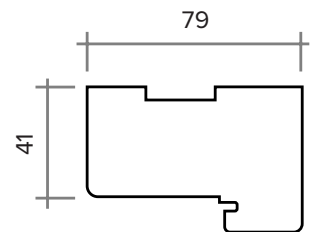

## MALMO ULTIMATE EXTERNAL DOOR

DOUBLE GLAZED, HARDWOOD EXTERNAL DOOR IN GREY  
( ALSO AVAILABLE IN OAK )

WEIGHT APPROXIMATELY	46KG
DOOR THICKNESS	44MM

## MALMO ULTIMATE EXTERNAL DOOR AND FRAME

DOUBLE GLAZED, HARDWOOD EXTERNAL DOOR & FRAME IN GREY  
( ALSO AVAILABLE IN OAK )

FRAME HEAD & JAMB

FRAME CILL

DOOR DIMENSIONS	DOOR & FRAME DIMENSIONS	RECOMMENDED BRICKWORK OPENING
762MM X 1981MM	852MM X 2079MM	862MM X 2089MM
838MM X 1981MM	928MM X 2079MM	938MM X 2089MM
813MM X 2032MM	903MM X 2130MM	913MM X 2140MM
UVALUE ( WHEN USED WITH MATCHING FRAME )		1.6W/M2K
OPENING DIRECTION		INWARDS ONLY