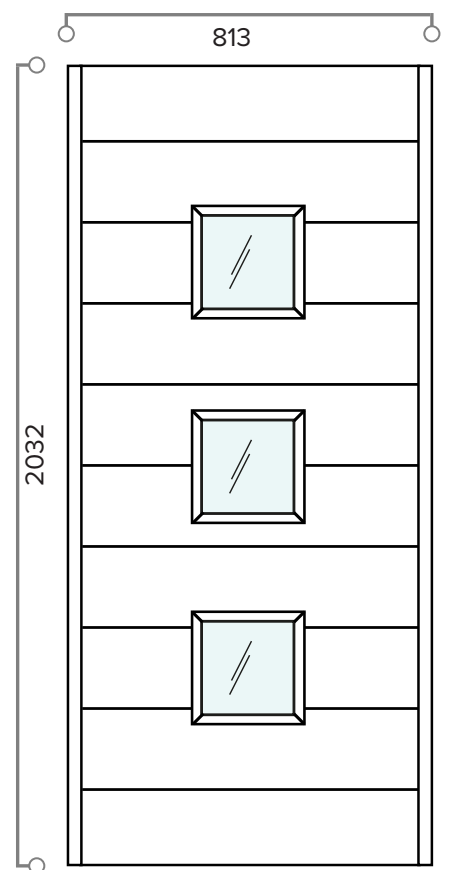

## MALMO ULTIMATE EXTERNAL DOOR

DOUBLE GLAZED, HARDWOOD EXTERNAL DOOR IN GREY  
( ALSO AVAILABLE IN OAK )

WEIGHT APPROXIMATELY	46KG
DOOR THICKNESS	44MM

## MALMO ULTIMATE EXTERNAL DOOR AND FRAME

DOUBLE GLAZED, HARDWOOD EXTERNAL DOOR & FRAME IN GREY  
( ALSO AVAILABLE IN OAK )

FRAME HEAD & JAMB

FRAME CILL

DOOR DIMENSIONS	DOOR & FRAME DIMENSIONS	RECOMMENDED BRICKWORK OPENING
762MM X 1981MM	852MM X 2079MM	862MM X 2089MM
838MM X 1981MM	928MM X 2079MM	938MM X 2089MM
813MM X 2032MM	903MM X 2130MM	913MM X 2140MM
UVALUE ( WHEN USED WITH MATCHING FRAME )		1.6W/M2K
OPENING DIRECTION		INWARDS ONLY