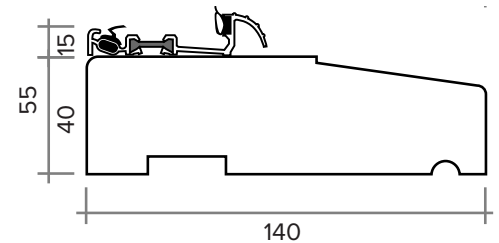

## MALMO ULTIMATE EXTERNAL DOOR

DOUBLE GLAZED, HARDWOOD EXTERNAL DOOR IN GREY  
( ALSO AVAILABLE IN OAK )

WEIGHT APPROXIMATELY	46KG
DOOR THICKNESS	44MM

## MALMO ULTIMATE EXTERNAL DOOR AND FRAME

DOUBLE GLAZED, HARDWOOD EXTERNAL DOOR & FRAME IN GREY  
( ALSO AVAILABLE IN OAK )

FRAME HEAD & JAMB

FRAME CILL

DOOR DIMENSIONS	DOOR & FRAME DIMENSIONS	RECOMMENDED BRICKWORK OPENING
762MM X 1981MM	852MM X 2079MM	862MM X 2089MM
838MM X 1981MM	928MM X 2079MM	938MM X 2089MM
813MM X 2032MM	903MM X 2130MM	913MM X 2140MM
UVALUE ( WHEN USED WITH MATCHING FRAME )		1.6W/M2K
OPENING DIRECTION		INWARDS ONLY