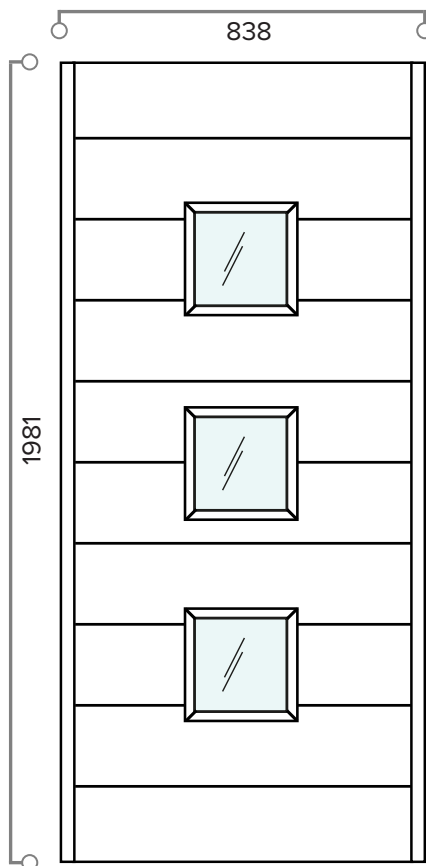

## MALMO ULTIMATE EXTERNAL DOOR

DOUBLE GLAZED, HARDWOOD EXTERNAL DOOR IN GREY  
( ALSO AVAILABLE IN OAK )

WEIGHT APPROXIMATELY	46KG
DOOR THICKNESS	44MM

## MALMO ULTIMATE EXTERNAL DOOR AND FRAME

DOUBLE GLAZED, HARDWOOD EXTERNAL DOOR & FRAME IN GREY  
( ALSO AVAILABLE IN OAK )

FRAME HEAD & JAMB

FRAME CILL

DOOR DIMENSIONS	DOOR & FRAME DIMENSIONS	RECOMMENDED BRICKWORK OPENING
762MM X 1981MM	852MM X 2079MM	862MM X 2089MM
838MM X 1981MM	928MM X 2079MM	938MM X 2089MM
813MM X 2032MM	903MM X 2130MM	913MM X 2140MM
UVALUE ( WHEN USED WITH MATCHING FRAME )		1.6W/M2K
OPENING DIRECTION		INWARDS ONLY