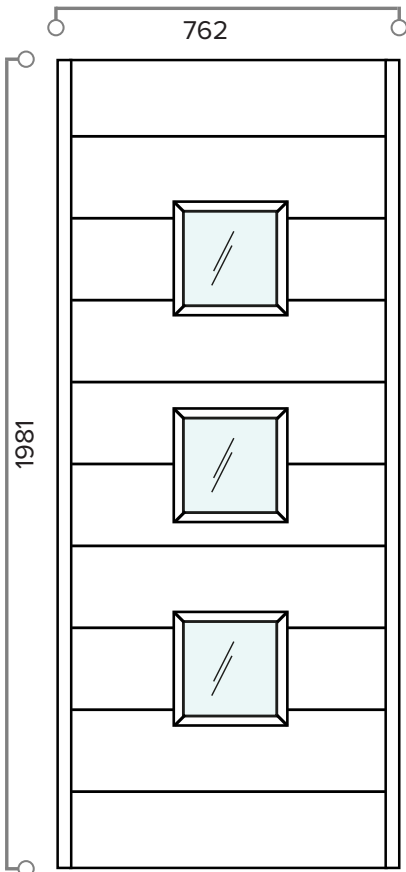

## MALMO ULTIMATE EXTERNAL DOOR

DOUBLE GLAZED, HARDWOOD EXTERNAL DOOR IN GREY  
( ALSO AVAILABLE IN OAK )

WEIGHT APPROXIMATELY	46KG
DOOR THICKNESS	44MM

## MALMO ULTIMATE EXTERNAL DOOR AND FRAME

DOUBLE GLAZED, HARDWOOD EXTERNAL DOOR & FRAME IN GREY  
( ALSO AVAILABLE IN OAK )

FRAME HEAD & JAMB

FRAME CILL

DOOR DIMENSIONS	DOOR & FRAME DIMENSIONS	RECOMMENDED BRICKWORK OPENING
762MM X 1981MM	852MM X 2079MM	862MM X 2089MM
838MM X 1981MM	928MM X 2079MM	938MM X 2089MM
813MM X 2032MM	903MM X 2130MM	913MM X 2140MM
UVALUE ( WHEN USED WITH MATCHING FRAME )		1.6W/M2K
OPENING DIRECTION		INWARDS ONLY