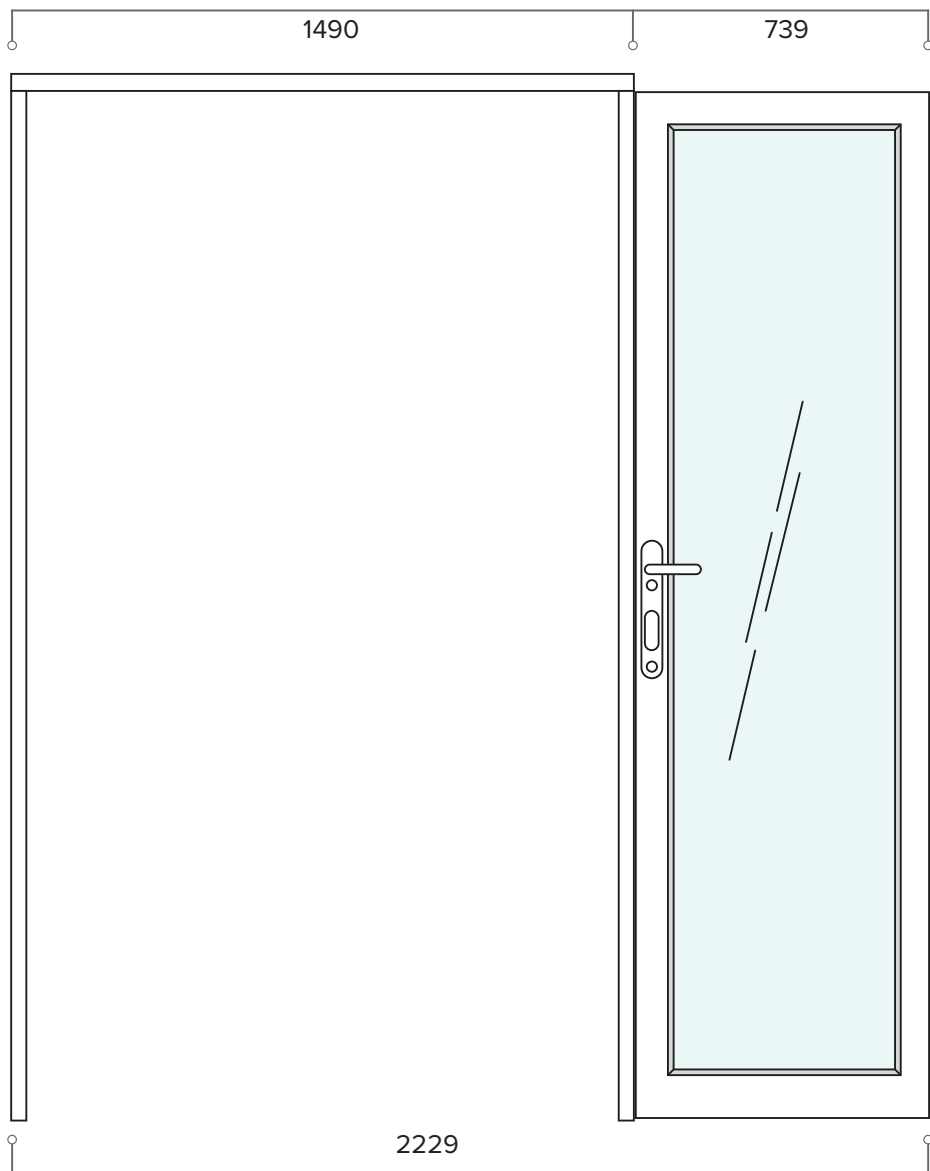

# INTERNAL FOLD FLAT DOOR SET

1.5M ( APPROX 5FT )

2 DOOR, INTERNAL FOLD FLAT DOOR SET

FRAME HEAD

FRAME JAMBS 1

FRAME JAMBS 2

BRICKWORK OPENING

1500MM x 2017MM ( WxH )

WEIGHT APPROXIMATELY

57.5KG

## INTERNAL FOLD FLAT DOOR SET

1.5M ( APPROX 5FT )

2 DOOR, INTERNAL FOLD FLAT DOOR SET

BRICKWORK OPENING

1500MM x 2017MM ( WxH )

WEIGHT APPROXIMATELY

57.5KG

# INTERNAL FOLD FLAT DOOR SET

1.5M ( APPROX 5FT )

2 DOOR, INTERNAL FOLD FLAT DOOR SET

Outer frame can be rotated 180 degrees upon install to allow the doors to be opened towards or away from you depending on your preference.