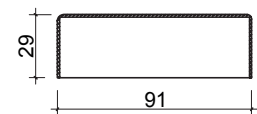

# INTERNAL FOLD FLAT DOOR SET

1.5M ( APPROX 5FT )

2 DOOR, INTERNAL FOLD FLAT DOOR SET

FRAME HEAD

FRAME JAMBS 1

FRAME JAMBS 2

BRICKWORK OPENING

1500MM x 2017MM ( WxH )

WEIGHT APPROXIMATELY

57.5KG