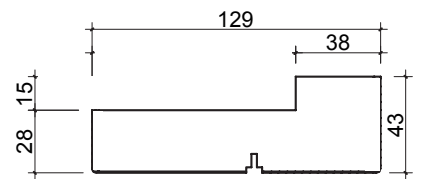

# INTERNAL FOLD FLAT DOOR SET

1.5M ( APPROX 5FT )

2 DOOR, INTERNAL FOLD FLAT DOOR SET

FRAME HEAD

FRAME JAMBS 1

FRAME JAMBS 2

BRICKWORK OPENING

1500MM x 2017MM ( WxH )

WEIGHT APPROXIMATELY

57.5KG

## INTERNAL FOLD FLAT DOOR SET

1.5M ( APPROX 5FT )

2 DOOR, INTERNAL FOLD FLAT DOOR SET

BRICKWORK OPENING

1500MM x 2017MM ( WxH )

WEIGHT APPROXIMATELY

57.5KG

# INTERNAL FOLD FLAT DOOR SET

1.5M ( APPROX 5FT )

2 DOOR, INTERNAL FOLD FLAT DOOR SET

Outer frame can be rotated 180 degrees upon install to allow the doors to be opened towards or away from you depending on your preference.