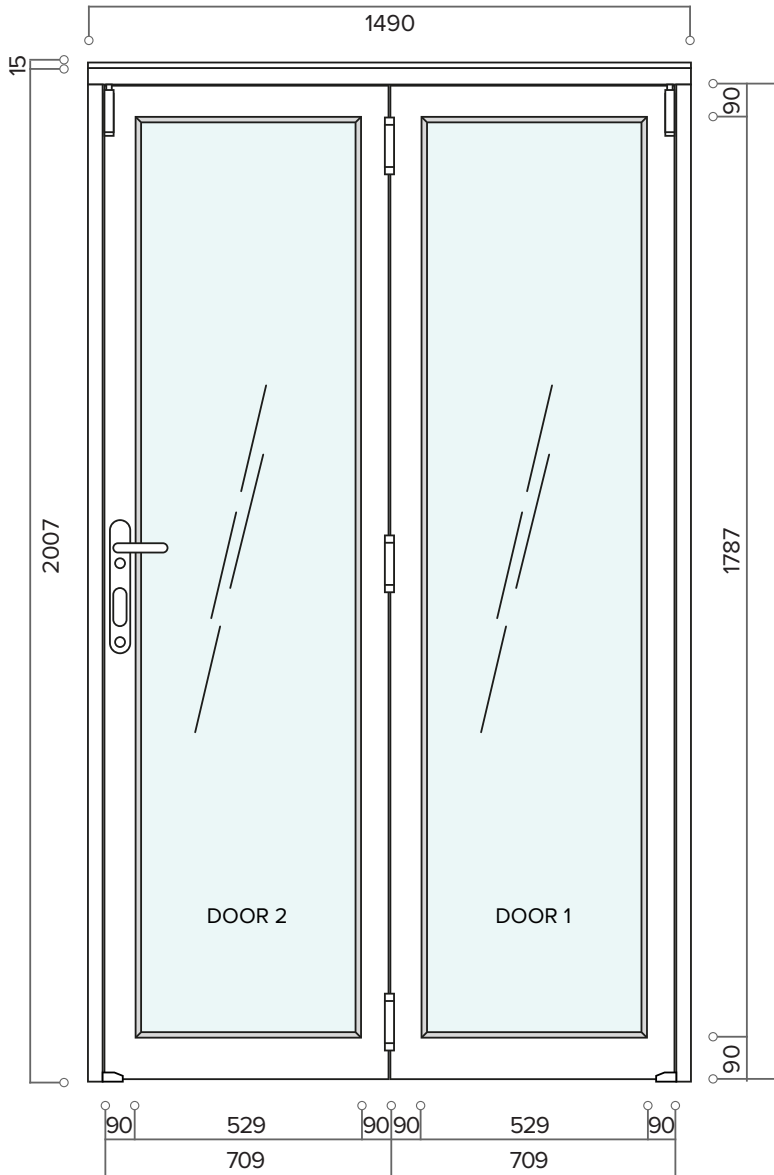

# INTERNAL FOLD FLAT DOOR SET

1.5M ( APPROX 5FT )

2 DOOR, INTERNAL FOLD FLAT DOOR SET

FRAME HEAD

FRAME JAMBS 1

FRAME JAMBS 2

BRICKWORK OPENING

1500MM x 2017MM ( WxH )

WEIGHT APPROXIMATELY

57.5KG

## INTERNAL FOLD FLAT DOOR SET

1.5M ( APPROX 5FT )

2 DOOR, INTERNAL FOLD FLAT DOOR SET

BRICKWORK OPENING

1500MM x 2017MM ( WxH )

WEIGHT APPROXIMATELY

57.5KG

# INTERNAL FOLD FLAT DOOR SET

1.5M ( APPROX 5FT )

2 DOOR, INTERNAL FOLD FLAT DOOR SET

Outer frame can be rotated 180 degrees upon install to allow the doors to be opened towards or away from you depending on your preference.