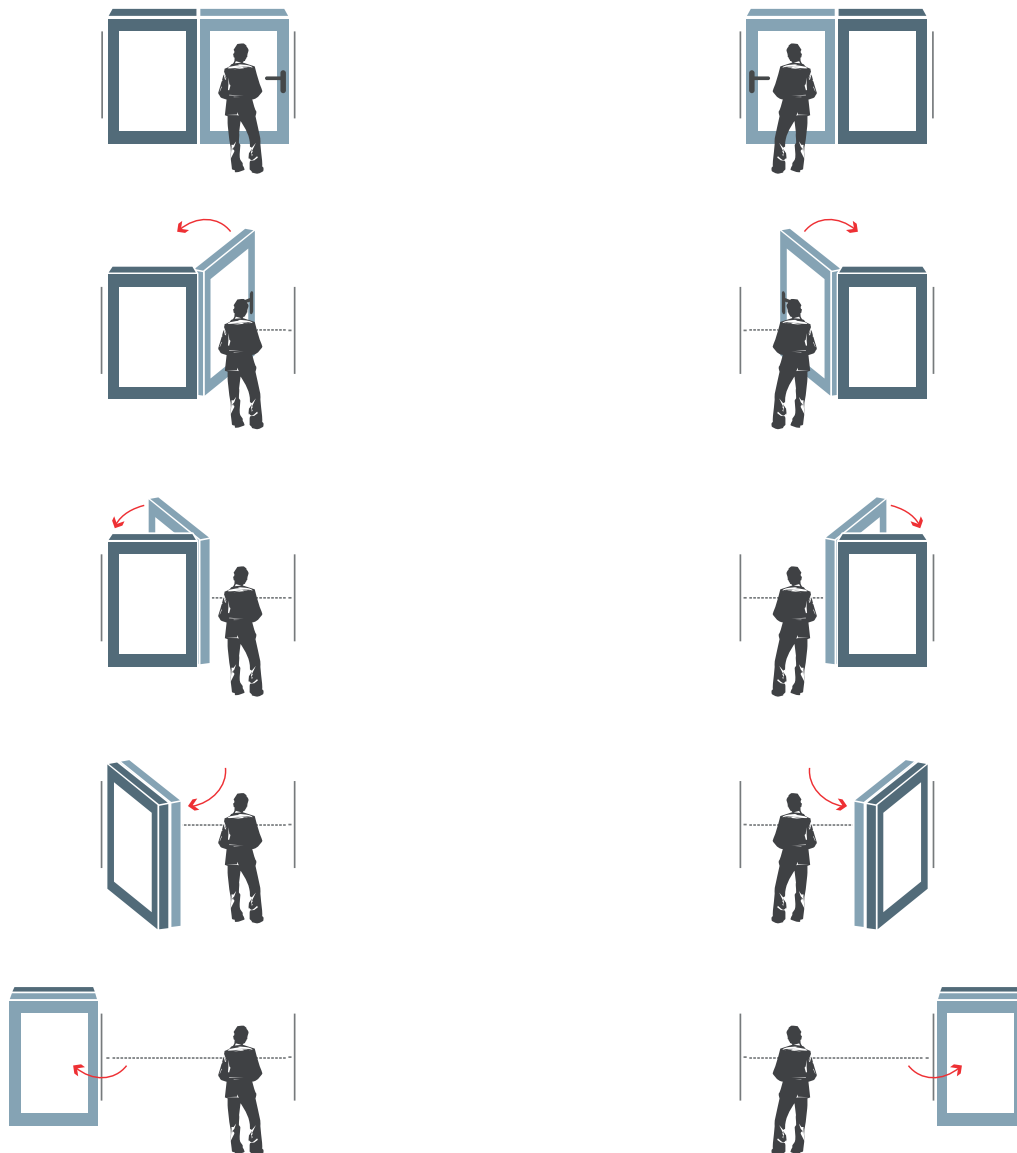

## INTERNAL FOLD FLAT DOOR SET

1.5M ( APPROX 5FT )

2 DOOR, INTERNAL FOLD FLAT DOOR SET

BRICKWORK OPENING

1500MM x 2017MM ( WxH )

WEIGHT APPROXIMATELY

57.5KG

# INTERNAL FOLD FLAT DOOR SET

1.5M ( APPROX 5FT )

2 DOOR, INTERNAL FOLD FLAT DOOR SET

Outer frame can be rotated 180 degrees upon install to allow the doors to be opened towards or away from you depending on your preference.