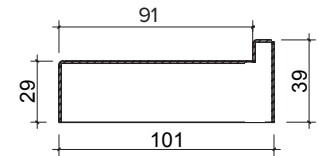

# INTERNAL FOLD FLAT DOOR SET

1.5M ( APPROX 5FT )

2 DOOR, INTERNAL FOLD FLAT DOOR SET

FRAME HEAD

FRAME JAMBS 1

FRAME JAMBS 2

BRICKWORK OPENING

1500MM x 2017MM ( WxH )

WEIGHT APPROXIMATELY

57.5KG

## INTERNAL FOLD FLAT DOOR SET

1.5M ( APPROX 5FT )

2 DOOR, INTERNAL FOLD FLAT DOOR SET

BRICKWORK OPENING

1500MM x 2017MM ( WxH )

WEIGHT APPROXIMATELY

57.5KG

# INTERNAL FOLD FLAT DOOR SET

1.5M ( APPROX 5FT )

2 DOOR, INTERNAL FOLD FLAT DOOR SET

Outer frame can be rotated 180 degrees upon install to allow the doors to be opened towards or away from you depending on your preference.