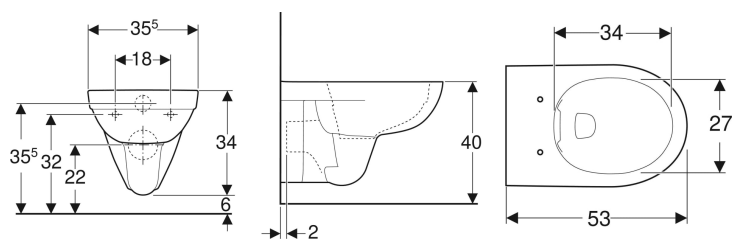

**Geberit Selnova wall-hung WC, washdown, Rimfree**

Example image

**Application purposes**

- For concealed cisterns
- For pressure flushing valves

**Characteristics**

- Wall-hung

- Washdown WC
- Rimfree
- Type 1, full flush volume 6 / 4 l, in accordance with EN 997
- Type 2 in accordance with EN 997

**Technical data**

Product material | Vitreous china

**To order additionally**

- WC seat

Art. no.	Colour / surface	B	H	T
501.045.00.7	white	35.5 cm	34 cm	53 cm

**Accessories**

- Geberit fastening material for wall-hung WCs and wall-hung bidets