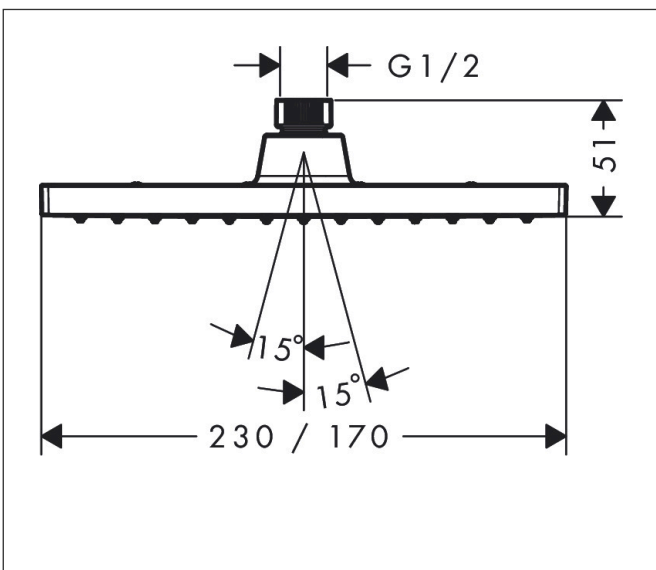

Brand hansgrohe
 Art. Name **Vernis Shape** Overhead shower 230 1jet
 Art. Nr. 26281670
 Finish Matt Black
 Pos. 1

Product picture

Features

- shower head size: 230 x 170 mm
- spray type: Rain
- ball-joint: overhead shower angle adjustable
- material spray disc: plastic
- maximum flow rate at 3 bar: 12,4 l/min
- function from: 5,2 l/min
- minimum flow pressure: 1 bar
- overhead shower removable for cleaning
- installation: ceiling or wall
- connection thread G 1/2
- connection dimension: DN15
- suitable for continuous flow water heaters

Drawing

Technology

Spray Types

Codes / Standards

- PIX 29865/IIA