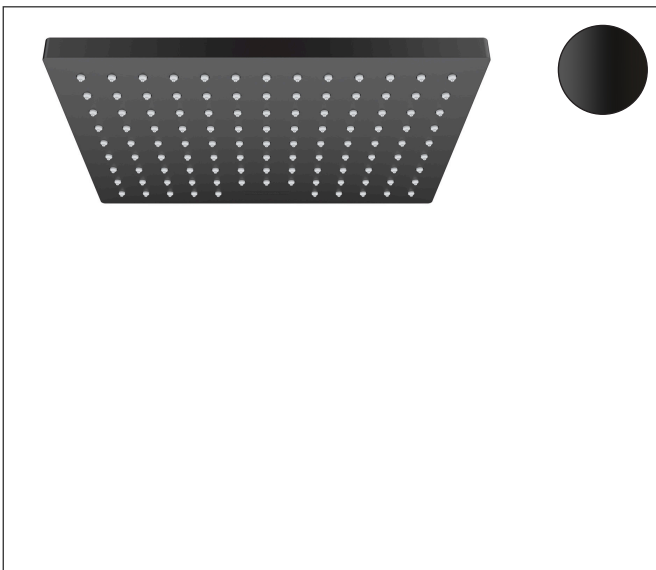

Brand hansgrohe
 Art. Name **Vernis Shape** Overhead shower 230 1jet
 Art. Nr. 26281670
 Finish Matt Black
 Pos. 1

Product picture

Features

- shower head size: 230 x 170 mm
- spray type: Rain
- ball-joint: overhead shower angle adjustable
- material spray disc: plastic
- maximum flow rate at 3 bar: 12,4 l/min
- function from: 5,2 l/min
- minimum flow pressure: 1 bar
- overhead shower removable for cleaning
- installation: ceiling or wall
- connection thread G 1/2
- connection dimension: DN15
- suitable for continuous flow water heaters