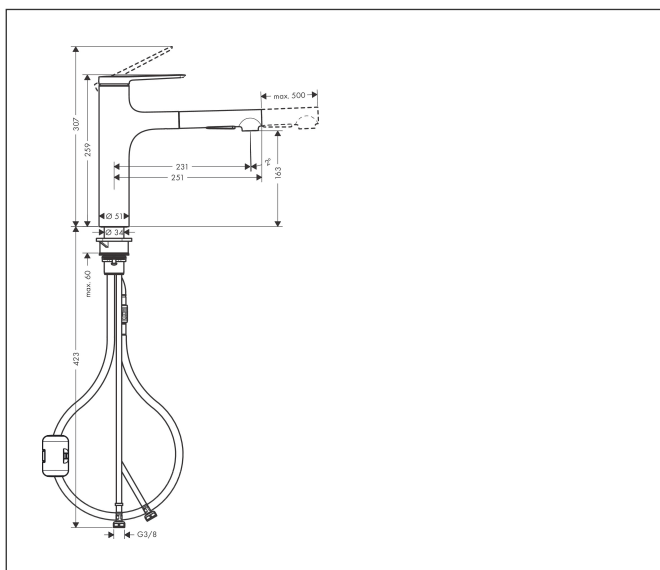

Brand hansgrohe
 Art. Name **Zesis M33** Single lever kitchen mixer 160, pull-out spray, 2jet
 Art. Nr. 74801670
 Finish Matt Black
 Pos. 1

Product picture

Features

- ComfortZone 160
- swivel range 150°
- laminar spray, shower spray
- lockable shower spray, spray returns through pressing spray diverter and spray returns automatically through handle closing
- MagFit magnetic shower support
- quick connect hose
- connection dimension: DN15
- maximum flow rate at 3 bar: 8,2 l/min
- ceramic cartridge
- connection type: G 3/8 connections
- temperature limitation adjustable
- integrated non-return valve
- suitable for continuous flow water heaters
- extension length up to 50 cm

Drawing

Technology

Spray Types

Codes / Standards

- PA-IX 17554/IO