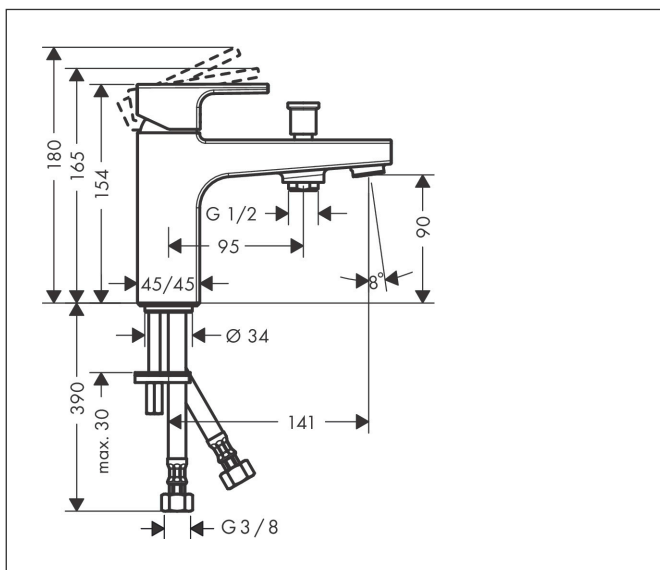

Brand	hansgrohe
Art. Name	Vernis Shape Single lever bath and shower mixer Monotrou with 2 flow rates
Art. Nr.	71464000
Finish	Chrome
Pos.	1

Product picture

Features

- 2 functions
- projection: 95 mm
- spray type mixer: laminar spray
- maximum flow rate at 3 bar: 24 l/min
- flow rate for bath spout at 3 bar: 24 l/min
- flow rate of hand shower at 3 bar: 13,7 l/min
- ceramic cartridge with Eco handle position for 2 flow rates
- temperature limitation adjustable
- diverter with automatic resetting
- protected against backflow, according to DIN EN 1717
- suitable for continuous flow water heaters
- connection dimension: DN15
- connection type: G 3/8 connections
- installation on bath rim
- no additional maintenance opening required

Drawing

Technology