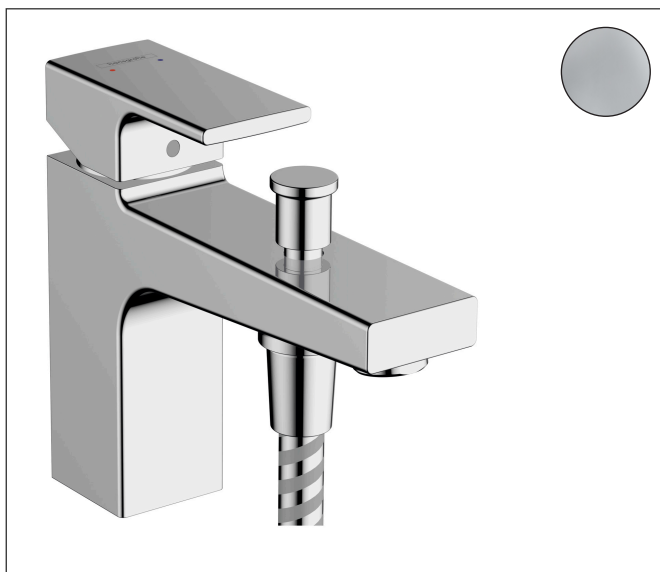

Brand	hansgrohe
Art. Name	Vernis Shape Single lever bath and shower mixer Monotrou with 2 flow rates
Art. Nr.	71464000
Finish	Chrome
Pos.	1

Product picture

Features

- 2 functions
- projection: 95 mm
- spray type mixer: laminar spray
- maximum flow rate at 3 bar: 24 l/min
- flow rate for bath spout at 3 bar: 24 l/min
- flow rate of hand shower at 3 bar: 13,7 l/min
- ceramic cartridge with Eco handle position for 2 flow rates
- temperature limitation adjustable
- diverter with automatic resetting
- protected against backflow, according to DIN EN 1717
- suitable for continuous flow water heaters
- connection dimension: DN15
- connection type: G 3/8 connections
- installation on bath rim
- no additional maintenance opening required

Drawing

Technology