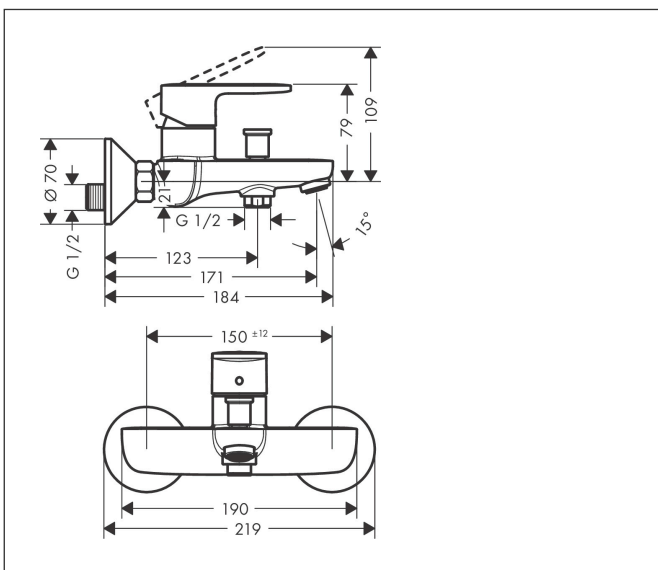

Brand	hansgrohe
Art. Name	Vernis Blend Single lever bath mixer for exposed installation
Art. Nr.	71440670
Finish	Matt Black
Pos.	1

Product picture

Features

- 2 functions
- projection: 171 mm
- centre distance: 150 ± 12 mm
- spray type mixer: normal spray
- maximum flow rate at 3 bar: 22,5 l/min
- flow rate for bath spout at 3 bar: 22,5 l/min
- flow rate of hand shower at 3 bar: 15,7 l/min
- ceramic cartridge
- temperature limitation adjustable
- diverter with automatic resetting
- with silencer
- suitable for continuous flow water heaters
- connection dimension: DN15
- connection type: s-shaped connections
- wall-mounted
- min. operating pressure: 1 bar
- max. operating pressure: 10 bar

Drawing

Technology

Codes / Standards

- PA-IX 38135/IIDB