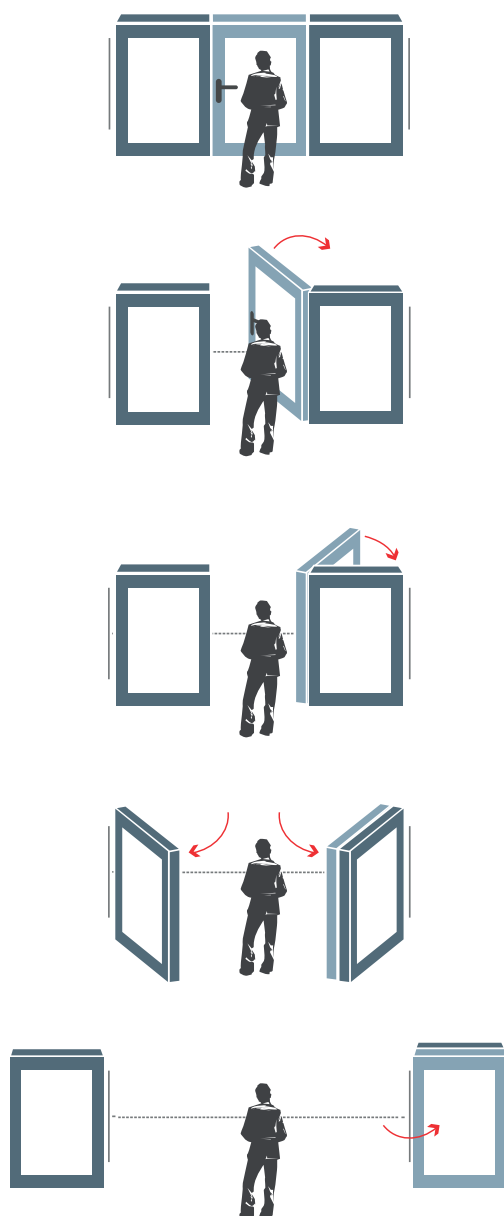

INTERNAL FOLD FLAT DOOR SET

2.1M (APPROX 7FT)

3 DOOR, INTERNAL FOLD FLAT DOOR SET

FRAME HEAD

FRAME JAMBS 1

ASTRAGAL

BRICKWORK OPENING

2100MM x 2017MM (WxH)

WEIGHT APPROXIMATELY

87KG

INTERNAL FOLD FLAT DOOR SET

2.1M (APPROX 7FT)

3 DOOR, INTERNAL FOLD FLAT DOOR SET

BRICKWORK OPENING

2100MM x 2017MM (WxH)

WEIGHT APPROXIMATELY

87KG

INTERNAL FOLD FLAT DOOR SET

2.1M (APPROX 7FT)

3 DOOR, INTERNAL FOLD FLAT DOOR SET

Outer frame can be rotated 180 degrees upon install to allow the doors to be opened towards or away from you depending on your preference.