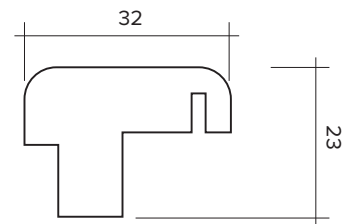

INTERNAL FOLD FLAT DOOR SET

2.1M (APPROX 7FT)

3 DOOR, INTERNAL FOLD FLAT DOOR SET

FRAME HEAD

FRAME JAMBS 1

ASTRAGAL

BRICKWORK OPENING

2100MM x 2017MM (WxH)

WEIGHT APPROXIMATELY

87KG

INTERNAL FOLD FLAT DOOR SET

2.1M (APPROX 7FT)

3 DOOR, INTERNAL FOLD FLAT DOOR SET

BRICKWORK OPENING

2100MM x 2017MM (WxH)

WEIGHT APPROXIMATELY

87KG

INTERNAL FOLD FLAT DOOR SET

2.1M (APPROX 7FT)

3 DOOR, INTERNAL FOLD FLAT DOOR SET

Outer frame can be rotated 180 degrees upon install to allow the doors to be opened towards or away from you depending on your preference.