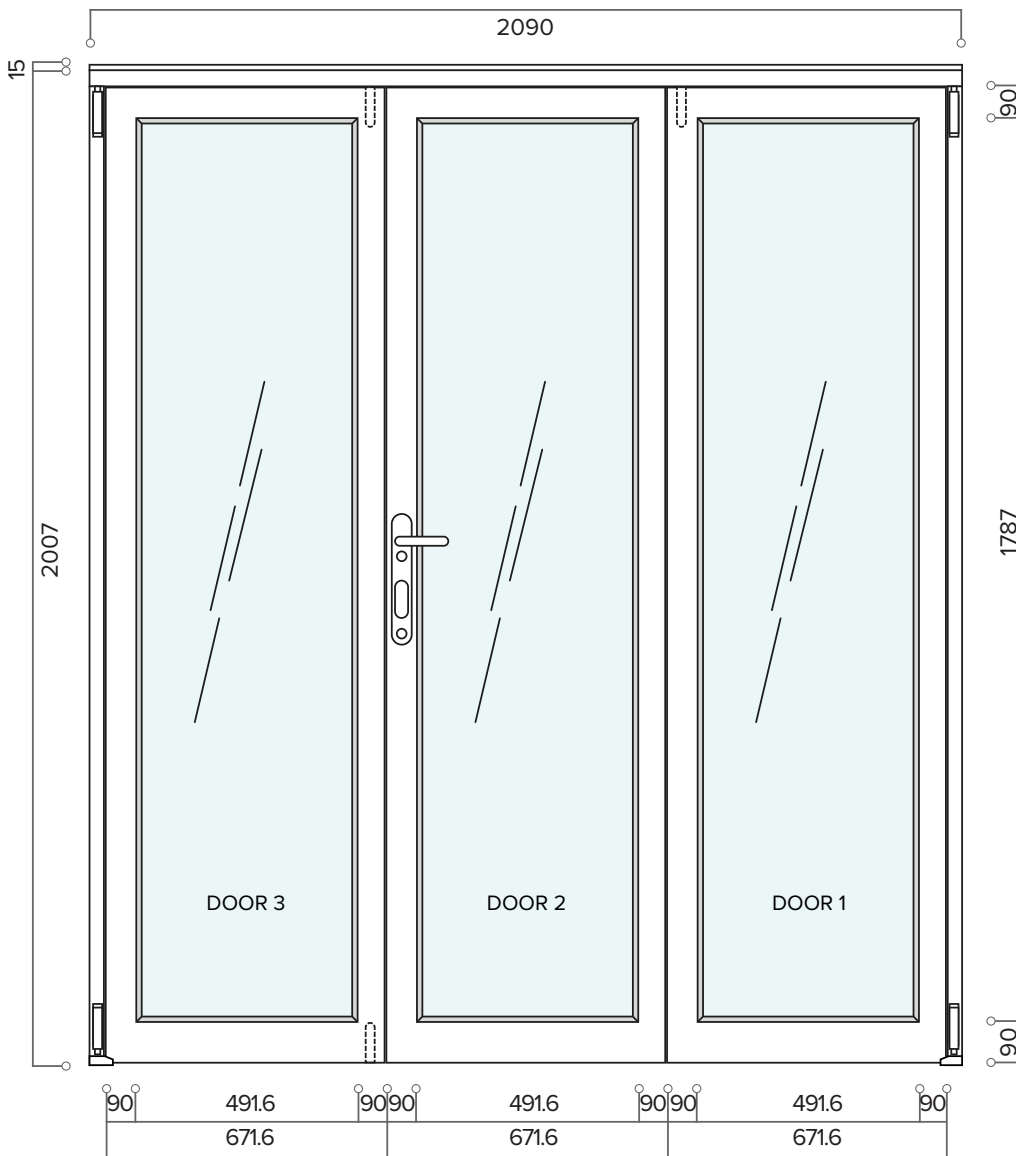

INTERNAL FOLD FLAT DOOR SET

2.1M (APPROX 7FT)

3 DOOR, INTERNAL FOLD FLAT DOOR SET

FRAME HEAD

FRAME JAMBS 1

ASTRAGAL

BRICKWORK OPENING

2100MM x 2017MM (WxH)

WEIGHT APPROXIMATELY

87KG

INTERNAL FOLD FLAT DOOR SET

2.1M (APPROX 7FT)

3 DOOR, INTERNAL FOLD FLAT DOOR SET

BRICKWORK OPENING

2100MM x 2017MM (WxH)

WEIGHT APPROXIMATELY

87KG

INTERNAL FOLD FLAT DOOR SET

2.1M (APPROX 7FT)

3 DOOR, INTERNAL FOLD FLAT DOOR SET

Outer frame can be rotated 180 degrees upon install to allow the doors to be opened towards or away from you depending on your preference.