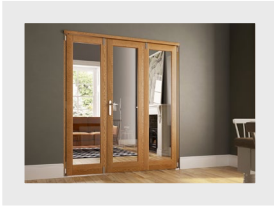

INTERNAL FOLD FLAT DOOR SET

2.1M (APPROX 7FT)

3 DOOR, INTERNAL FOLD FLAT DOOR SET

FRAME HEAD

FRAME JAMBS 1

ASTRAGAL

BRICKWORK OPENING

2100MM x 2017MM (WxH)

WEIGHT APPROXIMATELY

87KG

INTERNAL FOLD FLAT DOOR SET

2.1M (APPROX 7FT)

3 DOOR, INTERNAL FOLD FLAT DOOR SET

BRICKWORK OPENING

2100MM x 2017MM (WxH)

WEIGHT APPROXIMATELY

87KG

INTERNAL FOLD FLAT DOOR SET

2.1M (APPROX 7FT)

3 DOOR, INTERNAL FOLD FLAT DOOR SET

Outer frame can be rotated 180 degrees upon install to allow the doors to be opened towards or away from you depending on your preference.