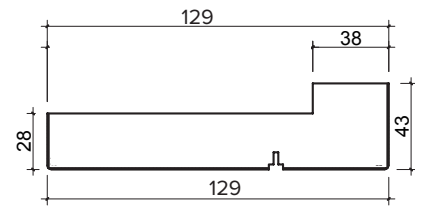

INTERNAL FOLD FLAT DOOR SET

2.1M (APPROX 7FT)

3 DOOR, INTERNAL FOLD FLAT DOOR SET

FRAME HEAD

FRAME JAMBS 1

ASTRAGAL

BRICKWORK OPENING

2100MM x 2017MM (WxH)

WEIGHT APPROXIMATELY

87KG

INTERNAL FOLD FLAT DOOR SET

2.1M (APPROX 7FT)

3 DOOR, INTERNAL FOLD FLAT DOOR SET

BRICKWORK OPENING

2100MM x 2017MM (WxH)

WEIGHT APPROXIMATELY

87KG

INTERNAL FOLD FLAT DOOR SET

2.1M (APPROX 7FT)

3 DOOR, INTERNAL FOLD FLAT DOOR SET

Outer frame can be rotated 180 degrees upon install to allow the doors to be opened towards or away from you depending on your preference.