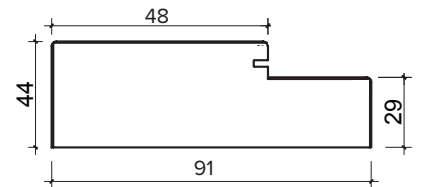

INTERNAL FOLD FLAT DOOR SET

2.1M (APPROX 7FT)

3 DOOR, INTERNAL FOLD FLAT DOOR SET

FRAME HEAD

FRAME JAMBS 1

ASTRAGAL

BRICKWORK OPENING

2100MM x 2017MM (WxH)

WEIGHT APPROXIMATELY

87KG

INTERNAL FOLD FLAT DOOR SET

2.1M (APPROX 7FT)

3 DOOR, INTERNAL FOLD FLAT DOOR SET

BRICKWORK OPENING

2100MM x 2017MM (WxH)

WEIGHT APPROXIMATELY

87KG

INTERNAL FOLD FLAT DOOR SET

2.1M (APPROX 7FT)

3 DOOR, INTERNAL FOLD FLAT DOOR SET

Outer frame can be rotated 180 degrees upon install to allow the doors to be opened towards or away from you depending on your preference.