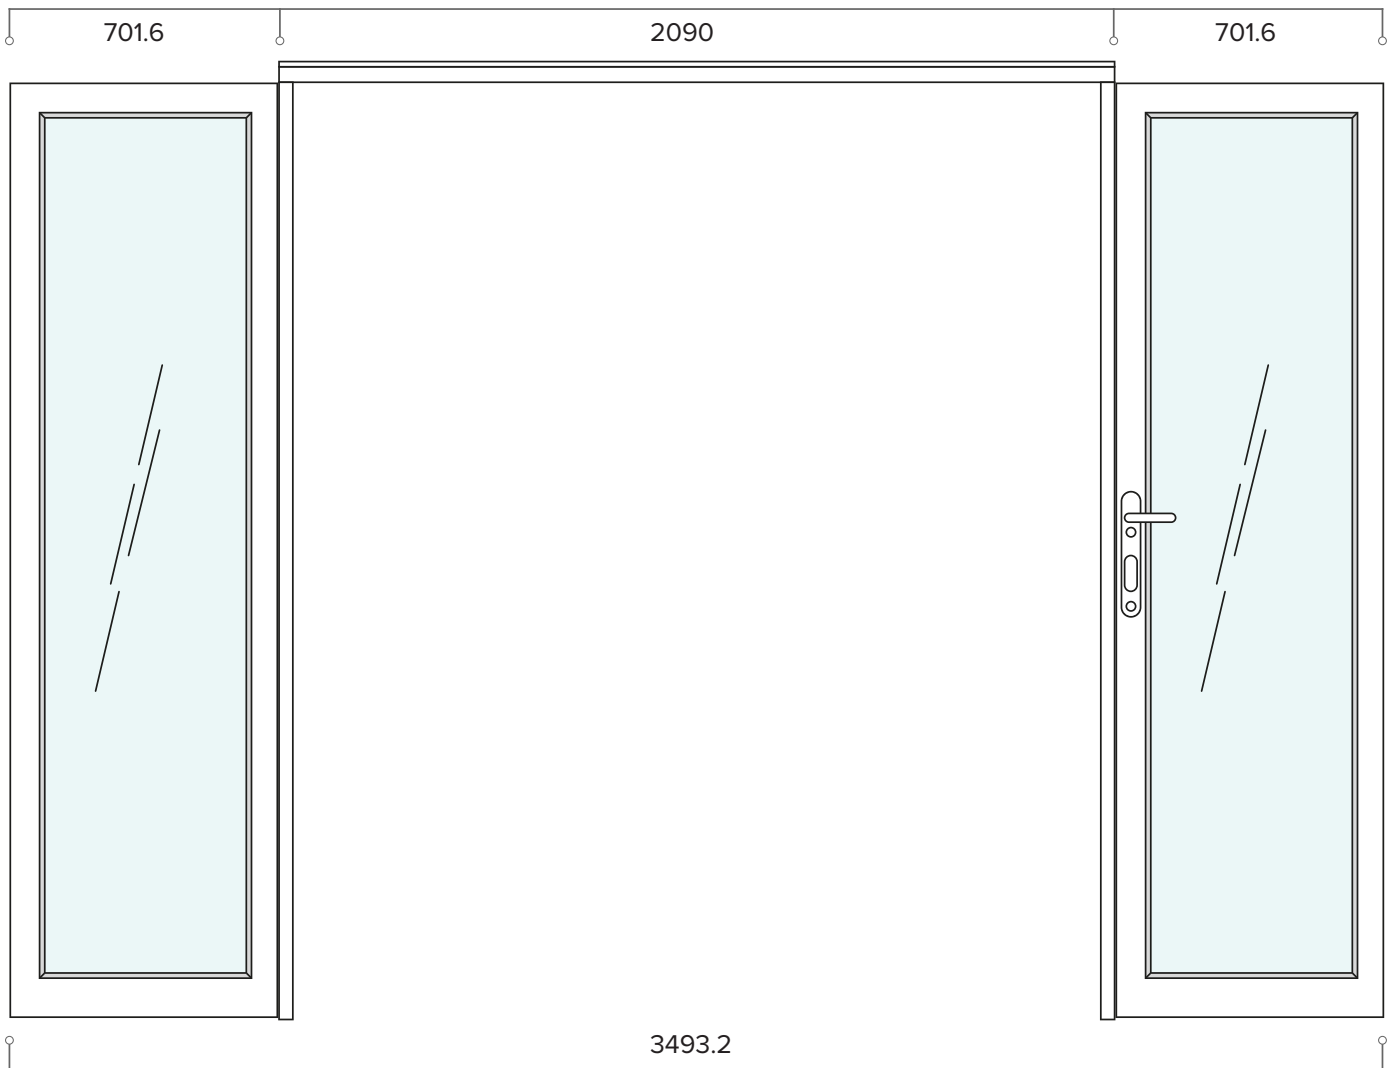

INTERNAL FOLD FLAT DOOR SET

2.1M (APPROX 7FT)

3 DOOR, INTERNAL FOLD FLAT DOOR SET

FRAME HEAD

FRAME JAMBS 1

ASTRAGAL

BRICKWORK OPENING

2100MM x 2017MM (WxH)

WEIGHT APPROXIMATELY

87KG

INTERNAL FOLD FLAT DOOR SET

2.1M (APPROX 7FT)

3 DOOR, INTERNAL FOLD FLAT DOOR SET

BRICKWORK OPENING

2100MM x 2017MM (WxH)

WEIGHT APPROXIMATELY

87KG

INTERNAL FOLD FLAT DOOR SET

2.1M (APPROX 7FT)

3 DOOR, INTERNAL FOLD FLAT DOOR SET

Outer frame can be rotated 180 degrees upon install to allow the doors to be opened towards or away from you depending on your preference.