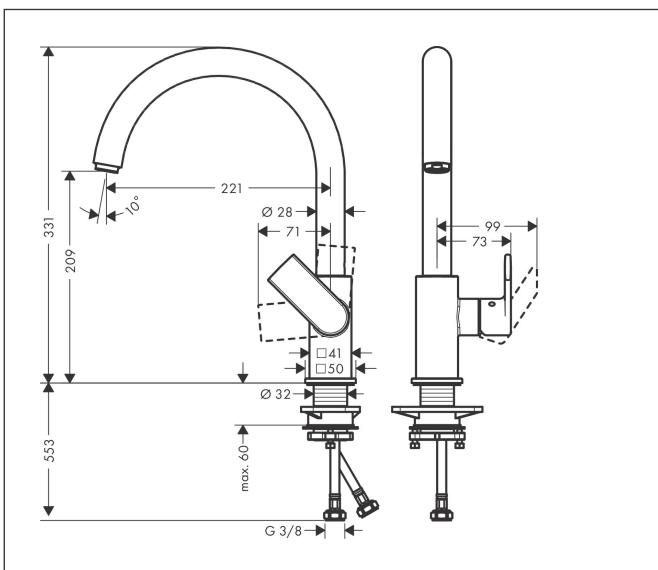

Brand	hansgrohe
Art. Name	Vernis Shape M35 Single lever kitchen mixer 210 with swivel spout
Art. Nr.	71871670
Finish	Matt Black
Pos.	1

Product picture

Features

- ComfortZone 210
- swivel range adjustable in 2 steps 120° or 360°
- normal spray
- connection dimension: DN15
- maximum flow rate at 3 bar: 11,1 l/min
- ceramic cartridge
- connection type: G 3/8 connections
- suitable for continuous flow water heaters

Drawing

Technology

Spray Types

Codes / Standards

- PIX 38011/IIC