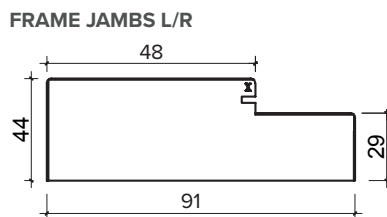

INTERNAL FOLD FLAT DOOR SET

2.7M (APPROX 9FT)

4 DOOR, INTERNAL FOLD FLAT DOOR SET

BRICKWORK OPENING
WEIGHT APPROXIMATELY

2700MM x 2017MM (WxH)
104KG

INTERNAL FOLD FLAT DOOR SET

2.7M (APPROX 9FT)

4 DOOR, INTERNAL FOLD FLAT DOOR SET

BRICKWORK OPENING
WEIGHT APPROXIMATELY

2700MM x 2017MM (WxH)
104KG

INTERNAL FOLD FLAT DOOR SET

2.7M (APPROX 9FT)

4 DOOR, INTERNAL FOLD FLAT DOOR SET

Outer frame can be rotated 180 degrees upon install to allow the doors to be opened towards or away from you depending on your preference.