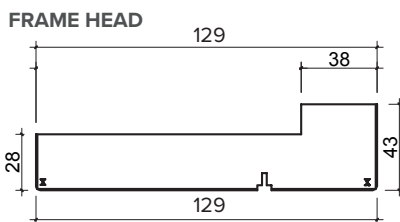

INTERNAL FOLD FLAT DOOR SET

2.7M (APPROX 9FT)

4 DOOR, INTERNAL FOLD FLAT DOOR SET

BRICKWORK OPENING
WEIGHT APPROXIMATELY

2700MM x 2017MM (WxH)
104KG

INTERNAL FOLD FLAT DOOR SET

2.7M (APPROX 9FT)

4 DOOR, INTERNAL FOLD FLAT DOOR SET

BRICKWORK OPENING
WEIGHT APPROXIMATELY

2700MM x 2017MM (WxH)
104KG

INTERNAL FOLD FLAT DOOR SET

2.7M (APPROX 9FT)

4 DOOR, INTERNAL FOLD FLAT DOOR SET

Outer frame can be rotated 180 degrees upon install to allow the doors to be opened towards or away from you depending on your preference.