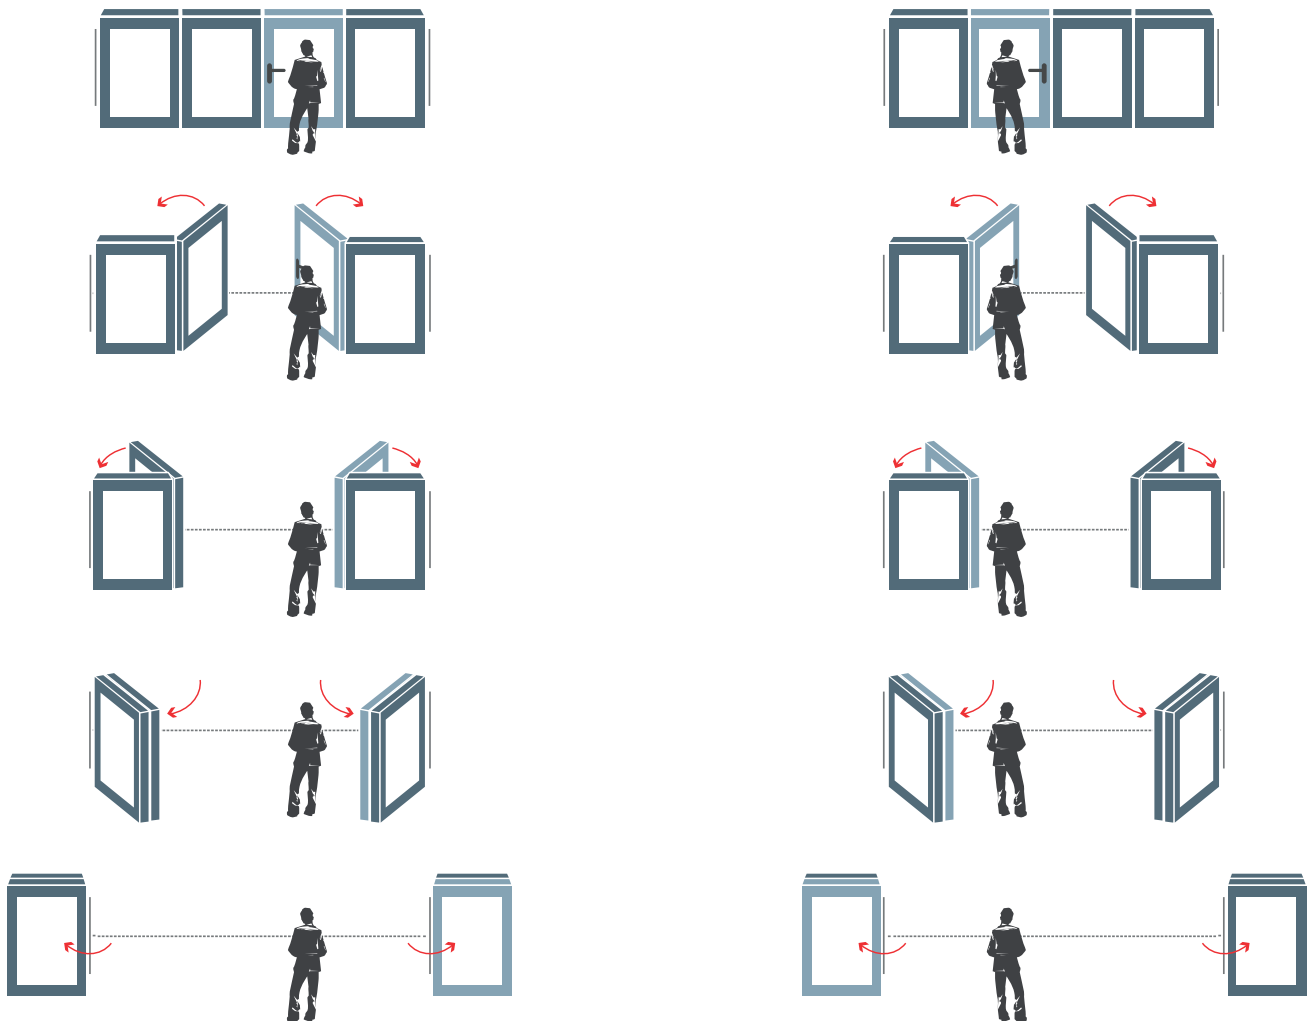

INTERNAL FOLD FLAT DOOR SET

2.7M (APPROX 9FT)

4 DOOR, INTERNAL FOLD FLAT DOOR SET

BRICKWORK OPENING
WEIGHT APPROXIMATELY

2700MM x 2017MM (WxH)
104KG

INTERNAL FOLD FLAT DOOR SET

2.7M (APPROX 9FT)

4 DOOR, INTERNAL FOLD FLAT DOOR SET

BRICKWORK OPENING
WEIGHT APPROXIMATELY

2700MM x 2017MM (WxH)
104KG

INTERNAL FOLD FLAT DOOR SET

2.7M (APPROX 9FT)

4 DOOR, INTERNAL FOLD FLAT DOOR SET

Outer frame can be rotated 180 degrees upon install to allow the doors to be opened towards or away from you depending on your preference.