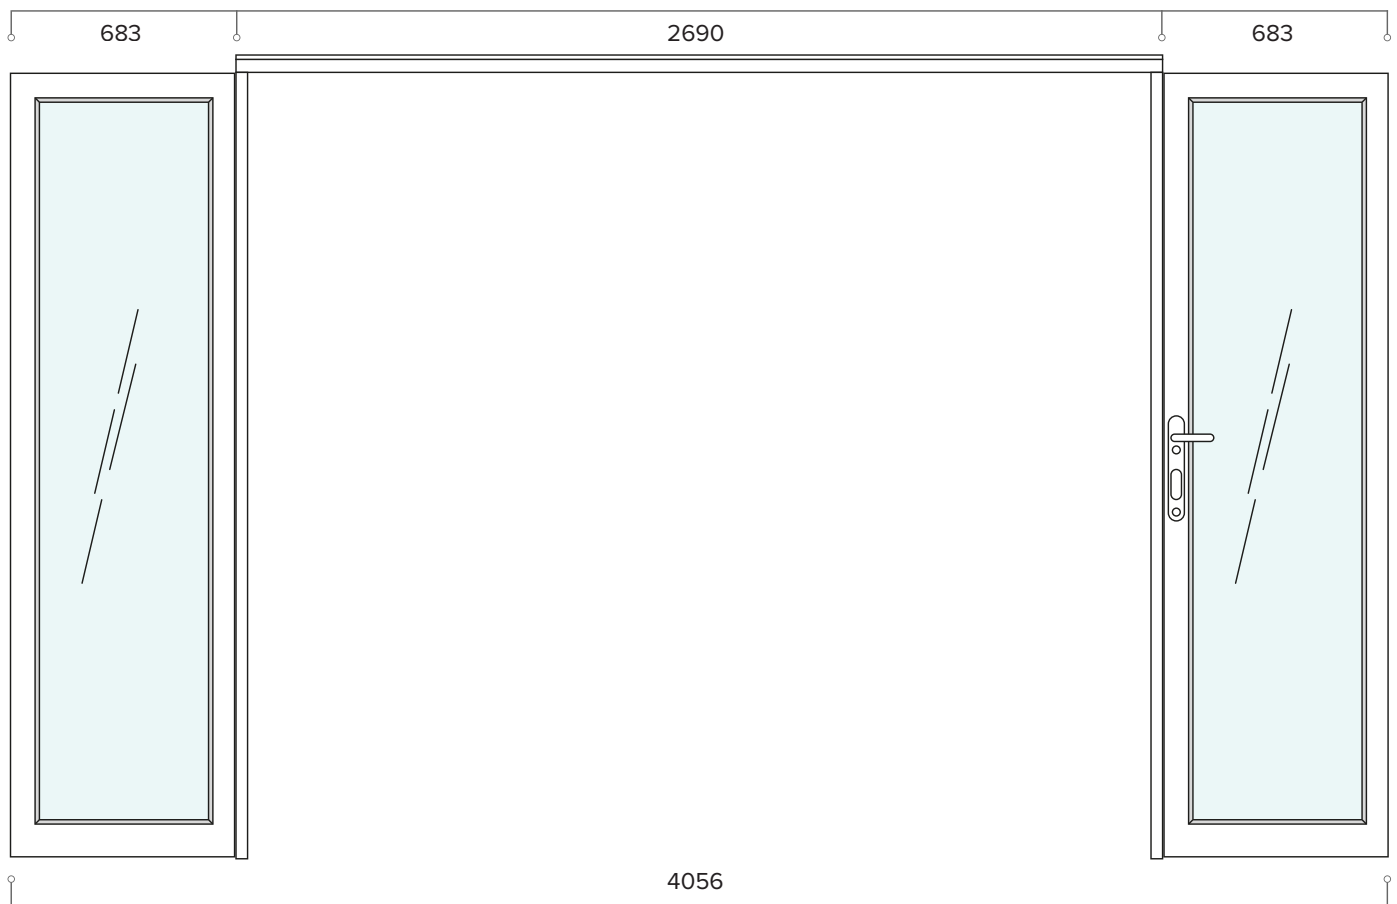

INTERNAL FOLD FLAT DOOR SET

2.7M (APPROX 9FT)

4 DOOR, INTERNAL FOLD FLAT DOOR SET

BRICKWORK OPENING
WEIGHT APPROXIMATELY

2700MM x 2017MM (WxH)
104KG

INTERNAL FOLD FLAT DOOR SET

2.7M (APPROX 9FT)

4 DOOR, INTERNAL FOLD FLAT DOOR SET

BRICKWORK OPENING
WEIGHT APPROXIMATELY

2700MM x 2017MM (WxH)
104KG

INTERNAL FOLD FLAT DOOR SET

2.7M (APPROX 9FT)

4 DOOR, INTERNAL FOLD FLAT DOOR SET

Outer frame can be rotated 180 degrees upon install to allow the doors to be opened towards or away from you depending on your preference.