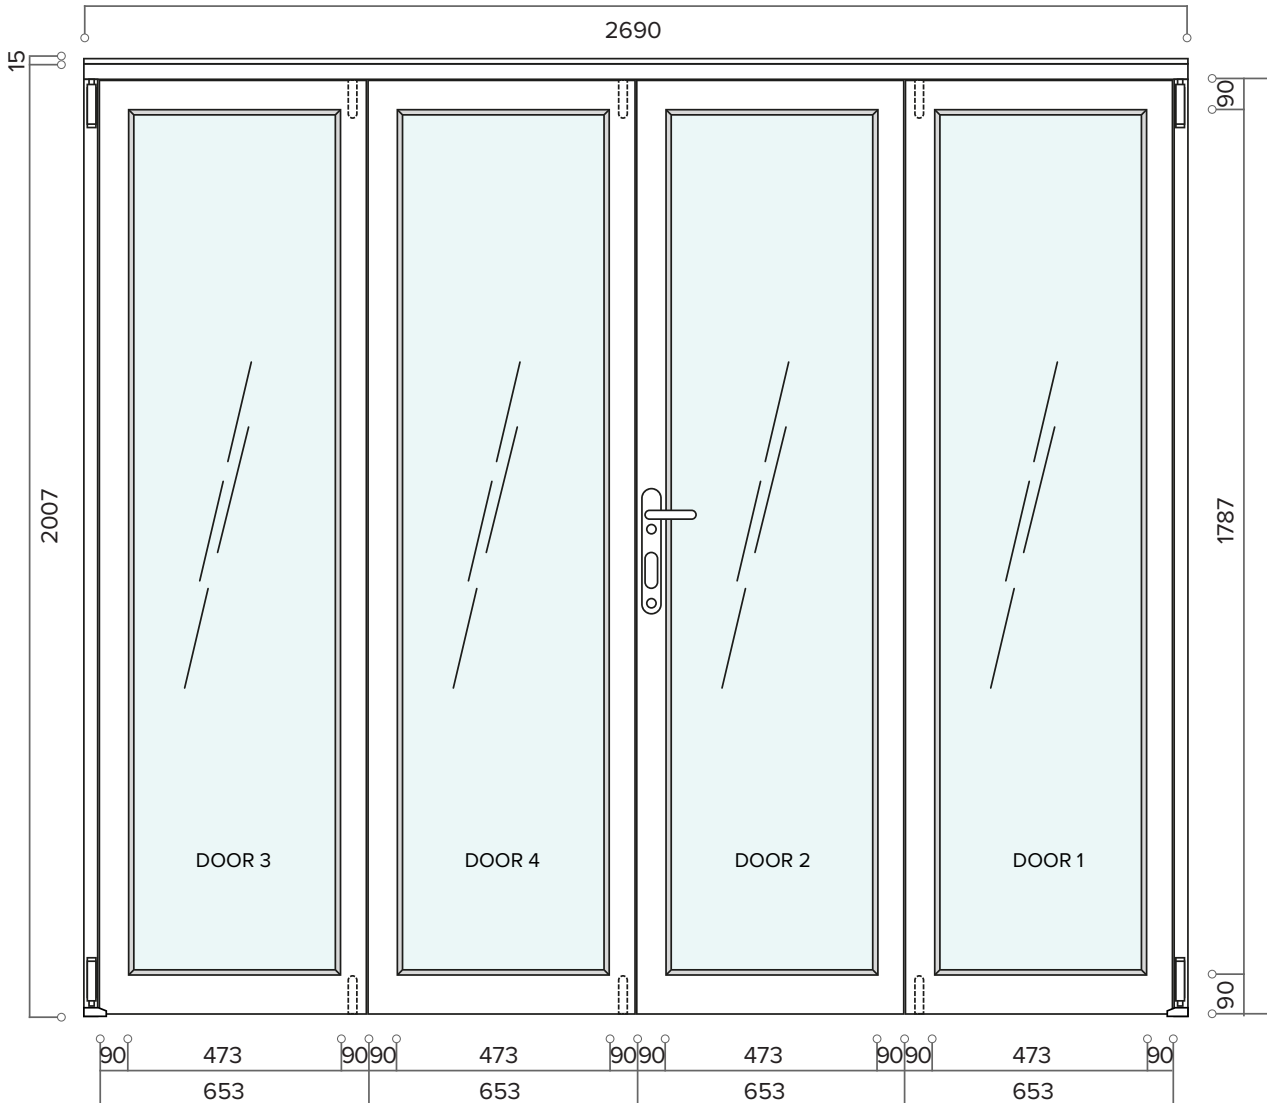

INTERNAL FOLD FLAT DOOR SET

2.7M (APPROX 9FT)

4 DOOR, INTERNAL FOLD FLAT DOOR SET

BRICKWORK OPENING
WEIGHT APPROXIMATELY

2700MM x 2017MM (WxH)
104KG

INTERNAL FOLD FLAT DOOR SET

2.7M (APPROX 9FT)

4 DOOR, INTERNAL FOLD FLAT DOOR SET

BRICKWORK OPENING
WEIGHT APPROXIMATELY

2700MM x 2017MM (WxH)
104KG

INTERNAL FOLD FLAT DOOR SET

2.7M (APPROX 9FT)

4 DOOR, INTERNAL FOLD FLAT DOOR SET

Outer frame can be rotated 180 degrees upon install to allow the doors to be opened towards or away from you depending on your preference.