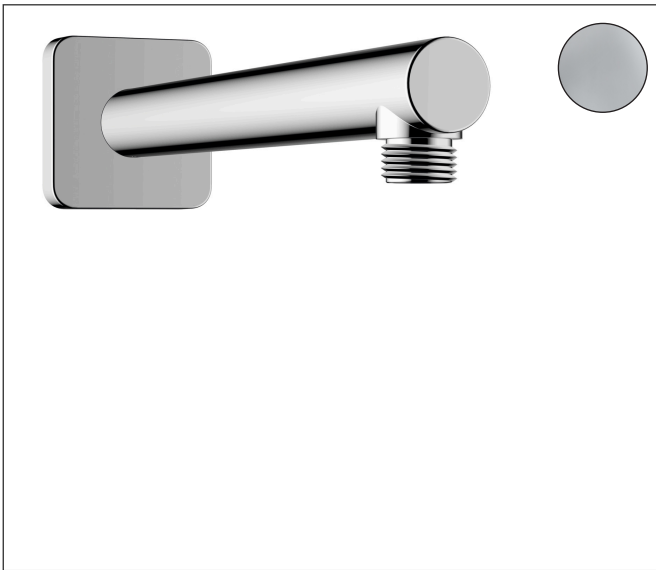

Brand	hansgrohe
Art. Name	<b>Vernis Shape</b> Shower arm 24 cm
Art. Nr.	26405000
Finish	Chrome
Pos.	1

## Product picture

## Features

- length: 240 mm
- shaft Ø: 26 mm
- installation type: exposed installation
- material: brass
- version: 90° angle
- connection type: G 1/2