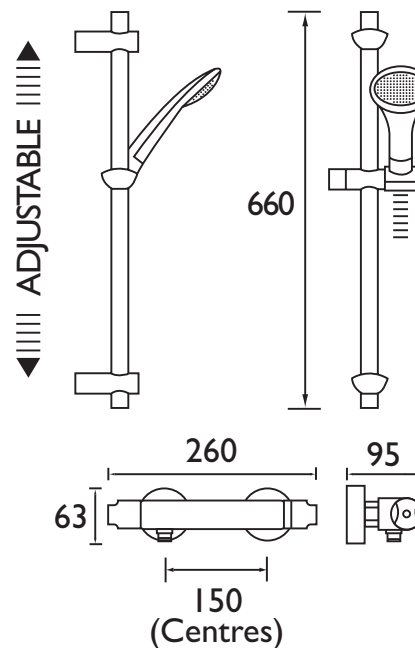

### Specification

Style:	Contemporary
Finish/Colour:	Chrome
Main Construction Material:	Brass
No of Controls:	2
Shower Type:	Bar Shower
Shower Head Type:	Single Function Handset
Valve/Cartridge Type:	Exposed
Maximum Hot Water Supply Temperature °C:	60°C - Pre-set to 38°C
Dynamic Pressure Range: (bar)	5
Maximum Static Pressure: (bar)	10
Plumbing System Suitability:	All
Working Pressure Range:	Min 0.1 Bar, Max 5.0 Bar
Flow Rate: (l/min @ 3 bar)	25.5
Connection Inlet:	15mm compression
Connection Outlet:	G 1/2" BSP
Isolation Valve Included:	No
Check Valve Included:	Yes

### Dimensions (measurements in mm)