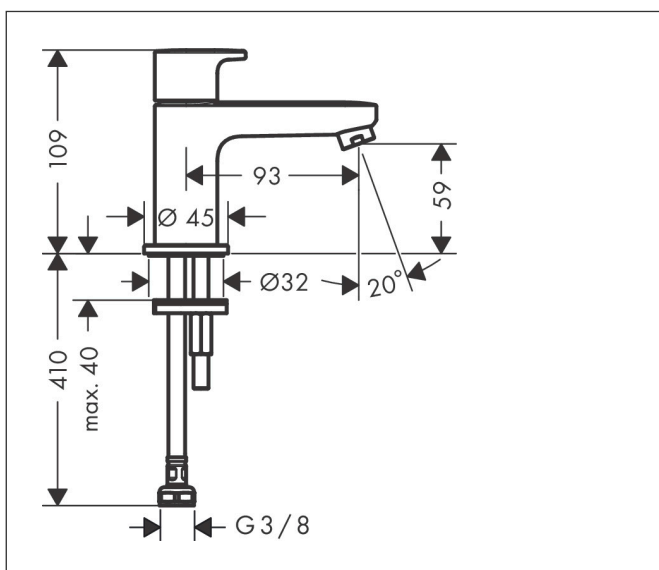

Brand	hansgrohe
Art. Name	Vernis Blend Pillar tap 70 with lever handle for cold water or pre-adjusted water without waste set
Art. Nr.	71583000
Finish	Chrome
Pos.	1

Product picture

Features

- ComfortZone 70
- projection: 93 mm
- spout height: 59 mm
- handle variant: lever handle
- spray type: normal spray
- maximum flow rate at 3 bar: 5 l/min
- ceramic valves 90°
- for cold water connection
- connection type: G 3/8 connections
- connection dimension: DN15
- EU taxonomy: max. 6 l/min - Substantial Contribution (SC) possible

Drawing

Technology

Codes / Standards

- PIX 38012/IO