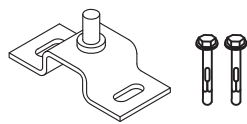

# FIXED GAP INSTALLATION

FLOOR MOUNTED – For use when fitting to posts

**RMG001PG**

**RMG002PG**

**RMG003PG**

**1x Wall Mounted Hinge (Top)**

**1x Floor Mounted Hinge (Bottom)**

**Lock Keep**

**Handle Set**