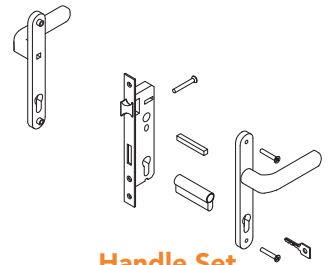

# FIXED GAP INSTALLATION

FLOOR MOUNTED – For use when fitting to posts

**RMG001PG**

**RMG002PG**

**RMG003PG**

**1x Wall Mounted Hinge (Top)**

**1x Floor Mounted Hinge (Bottom)**

**Lock Keep**

**Handle Set**