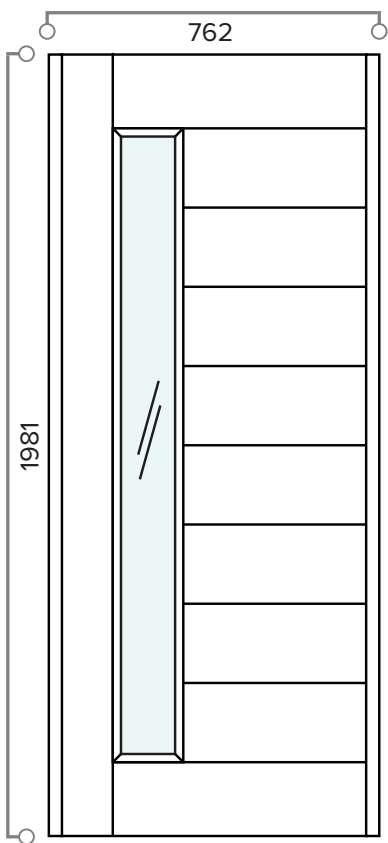

STOCKHOLM ULTIMATE EXTERNAL DOOR

DOUBLE GLAZED, HARDWOOD EXTERNAL DOOR IN GREY
(ALSO AVAILABLE IN OAK)

WEIGHT APPROXIMATELY	44KG
DOOR THICKNESS	44MM

STOCKHOLM ULTIMATE EXTERNAL DOOR AND FRAME

DOUBLE GLAZED, HARDWOOD EXTERNAL DOOR & FRAME IN GREY
(ALSO AVAILABLE IN OAK)

FRAME HEAD & JAMB

FRAME CILL

DOOR DIMENSIONS	DOOR & FRAME DIMENSIONS	RECOMMENDED BRICKWORK OPENING
762MM X 1981MM	852MM X 2079MM	862MM X 2089MM
838MM X 1981MM	928MM X 2079MM	938MM X 2089MM
813MM X 2032MM	903MM X 2130MM	913MM X 2140MM
UVALUE (WHEN USED WITH MATCHING FRAME)		1.6W/M2K
OPENING DIRECTION		INWARDS ONLY