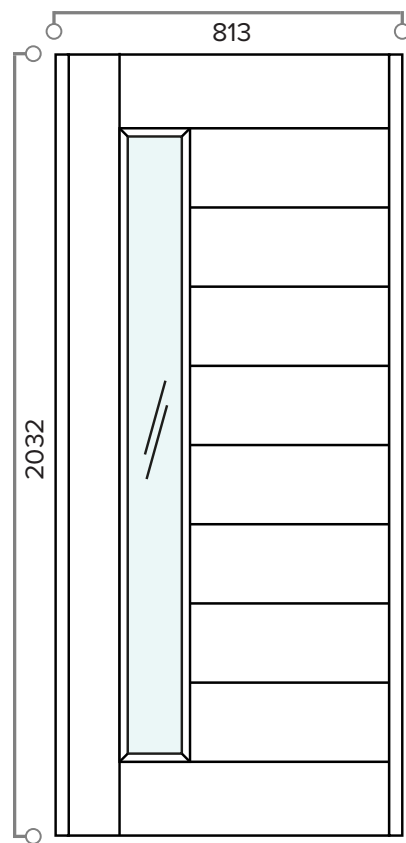

STOCKHOLM ULTIMATE EXTERNAL DOOR

DOUBLE GLAZED, HARDWOOD EXTERNAL DOOR IN GREY
(ALSO AVAILABLE IN OAK)

WEIGHT APPROXIMATELY	44KG
DOOR THICKNESS	44MM

STOCKHOLM ULTIMATE EXTERNAL DOOR AND FRAME

DOUBLE GLAZED, HARDWOOD EXTERNAL DOOR & FRAME IN GREY
(ALSO AVAILABLE IN OAK)

FRAME HEAD & JAMB

FRAME CILL

DOOR DIMENSIONS	DOOR & FRAME DIMENSIONS	RECOMMENDED BRICKWORK OPENING
762MM X 1981MM	852MM X 2079MM	862MM X 2089MM
838MM X 1981MM	928MM X 2079MM	938MM X 2089MM
813MM X 2032MM	903MM X 2130MM	913MM X 2140MM
UVALUE (WHEN USED WITH MATCHING FRAME)		1.6W/M2K
OPENING DIRECTION		INWARDS ONLY