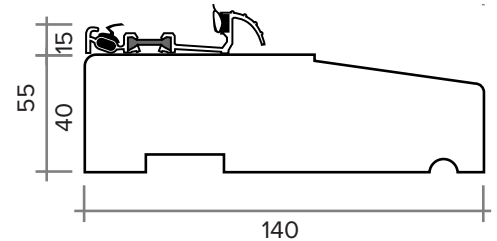

STOCKHOLM ULTIMATE EXTERNAL DOOR

DOUBLE GLAZED, HARDWOOD EXTERNAL DOOR IN GREY
(ALSO AVAILABLE IN OAK)

WEIGHT APPROXIMATELY	44KG
DOOR THICKNESS	44MM

STOCKHOLM ULTIMATE EXTERNAL DOOR AND FRAME

DOUBLE GLAZED, HARDWOOD EXTERNAL DOOR & FRAME IN GREY
(ALSO AVAILABLE IN OAK)

FRAME HEAD & JAMB

FRAME CILL

DOOR DIMENSIONS	DOOR & FRAME DIMENSIONS	RECOMMENDED BRICKWORK OPENING
762MM X 1981MM	852MM X 2079MM	862MM X 2089MM
838MM X 1981MM	928MM X 2079MM	938MM X 2089MM
813MM X 2032MM	903MM X 2130MM	913MM X 2140MM
UVALUE (WHEN USED WITH MATCHING FRAME)		1.6W/M2K
OPENING DIRECTION		INWARDS ONLY