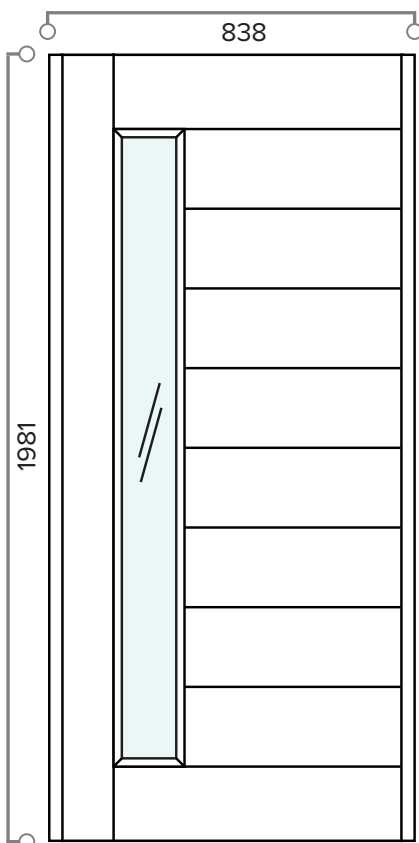

STOCKHOLM ULTIMATE EXTERNAL DOOR

DOUBLE GLAZED, HARDWOOD EXTERNAL DOOR IN GREY
(ALSO AVAILABLE IN OAK)

WEIGHT APPROXIMATELY	44KG
DOOR THICKNESS	44MM

STOCKHOLM ULTIMATE EXTERNAL DOOR AND FRAME

DOUBLE GLAZED, HARDWOOD EXTERNAL DOOR & FRAME IN GREY
(ALSO AVAILABLE IN OAK)

FRAME HEAD & JAMB

FRAME CILL

DOOR DIMENSIONS	DOOR & FRAME DIMENSIONS	RECOMMENDED BRICKWORK OPENING
762MM X 1981MM	852MM X 2079MM	862MM X 2089MM
838MM X 1981MM	928MM X 2079MM	938MM X 2089MM
813MM X 2032MM	903MM X 2130MM	913MM X 2140MM
UVALUE (WHEN USED WITH MATCHING FRAME)		1.6W/M2K
OPENING DIRECTION		INWARDS ONLY