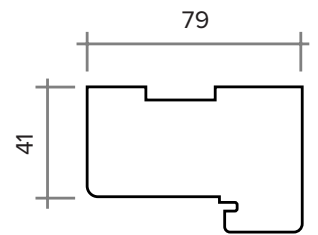

STOCKHOLM ULTIMATE EXTERNAL DOOR

DOUBLE GLAZED, HARDWOOD EXTERNAL DOOR IN GREY
(ALSO AVAILABLE IN OAK)

WEIGHT APPROXIMATELY	44KG
DOOR THICKNESS	44MM

STOCKHOLM ULTIMATE EXTERNAL DOOR AND FRAME

DOUBLE GLAZED, HARDWOOD EXTERNAL DOOR & FRAME IN GREY
(ALSO AVAILABLE IN OAK)

FRAME HEAD & JAMB

FRAME CILL

DOOR DIMENSIONS	DOOR & FRAME DIMENSIONS	RECOMMENDED BRICKWORK OPENING
762MM X 1981MM	852MM X 2079MM	862MM X 2089MM
838MM X 1981MM	928MM X 2079MM	938MM X 2089MM
813MM X 2032MM	903MM X 2130MM	913MM X 2140MM
UVALUE (WHEN USED WITH MATCHING FRAME)		1.6W/M2K
OPENING DIRECTION		INWARDS ONLY