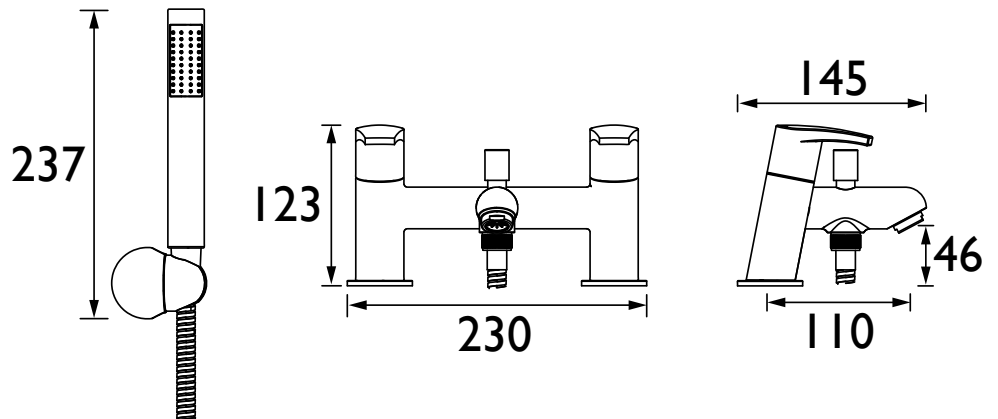

Features:

- Long life and easy to use 1/4 turn ceramic disc valves
- Metal back nuts for added durability
- Includes 1.75m hose, rub-clean anti-limescale handset and wall bracket
- Chrome plated to BS EN 248

Product Certifications:

WRAS Certificate No: 1606010
WRAS Expiry Date: 30/06/2021

For more products, visit our website:
<http://www.bristan.com>

Specification

Product Type:	Bathroom Taps
Main Construction Material:	Brass
Mount Type:	Deck
Handle Type:	Square
Connection Inlet:	3/4" BSP
Connection Outlet:	G 1/2"
Number of Tap Holes:	2
Valve/Cartridge Type:	3/4" Ceramic Disc Valve - 1/4 turn
Plumbing System Requirements:	Suitable for all plumbing systems, ideally balanced
Minimum Dynamic Pressure (bar):	0.2 bar
Maximum Dynamic Pressure (bar):	5 bar
Maximum Hot Water Temperature °C:	65°C
Maximum Static Pressure (bar):	10 bar
Flow Type:	Single
Isolation Included:	No

Dimensions (measurements in mm)

Flow Rates (l/min)

System Pressure (bar)	0.2	0.5	1	2	3	5
Through Bath Filler (mixed)	18.4	29.1	41.2	58.2	71.3	92
Through Handset (mixed)	5.2	8.2	11.6	16.4	20.1	25.9

TECHNICAL DATA SHEET