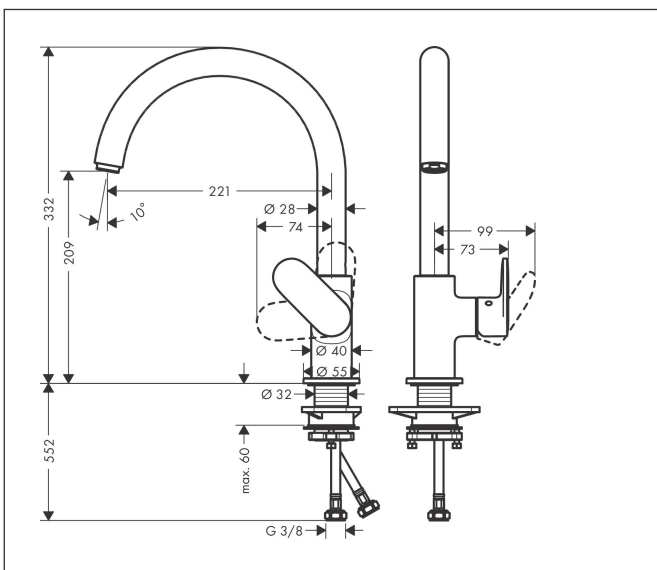

Brand	hansgrohe
Art. Name	Vernis Blend M35 Single lever kitchen mixer 210 with swivel spout
Art. Nr.	71870670
Finish	Matt Black
Pos.	1

Product picture

Features

- ComfortZone 210
- swivel range adjustable in 2 steps 120° or 360°
- normal spray
- connection dimension: DN15
- maximum flow rate at 3 bar: 11,1 l/min
- ceramic cartridge
- connection type: G 3/8 connections
- suitable for continuous flow water heaters

Drawing

Technology

Spray Types

Codes / Standards

- PIX 38011/IIC