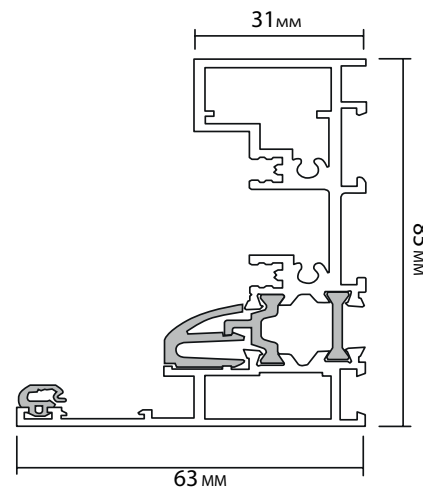

RIGHT OPENER

LEFT OPENER

CILL

FRAME JAMBS L/R

FRAME HEAD