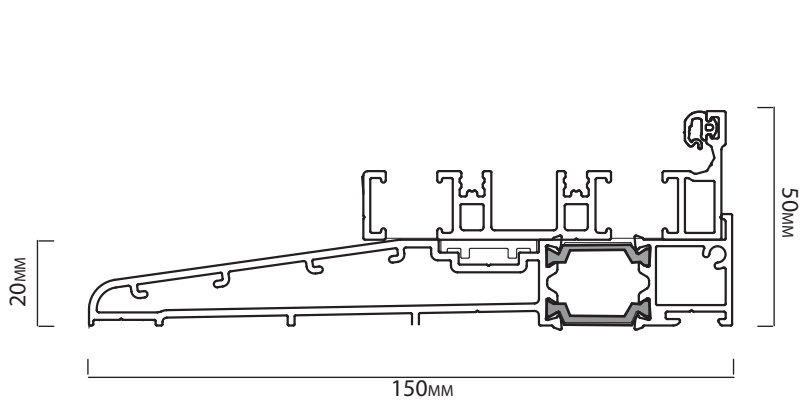

RIGHT OPENER

LEFT OPENER

CILL

FRAME JAMBS L/R

FRAME HEAD