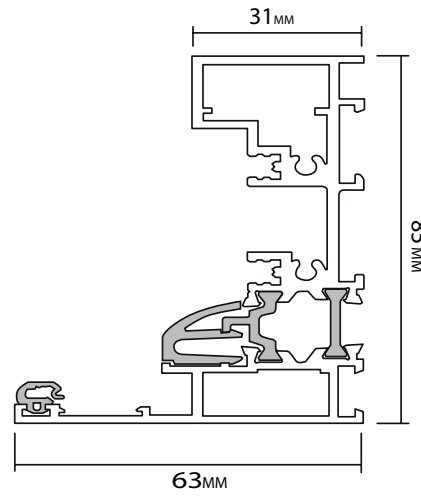

RIGHT OPENER

LEFT OPENER

CILL

FRAME JAMBS L/R

FRAME HEAD