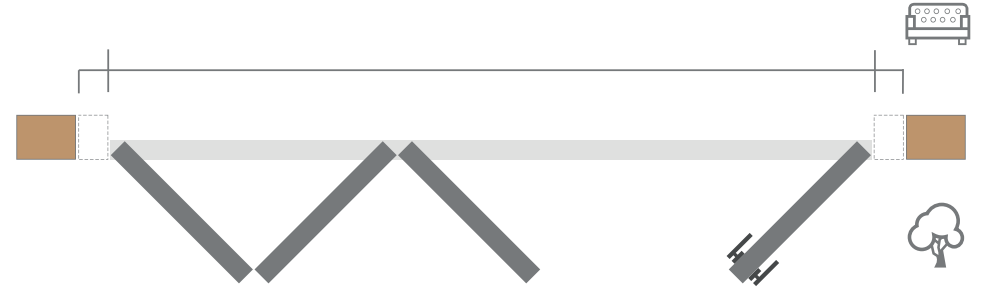

RIGHT OPENER

LEFT OPENER

CILL

FRAME JAMBS L/R

FRAME HEAD