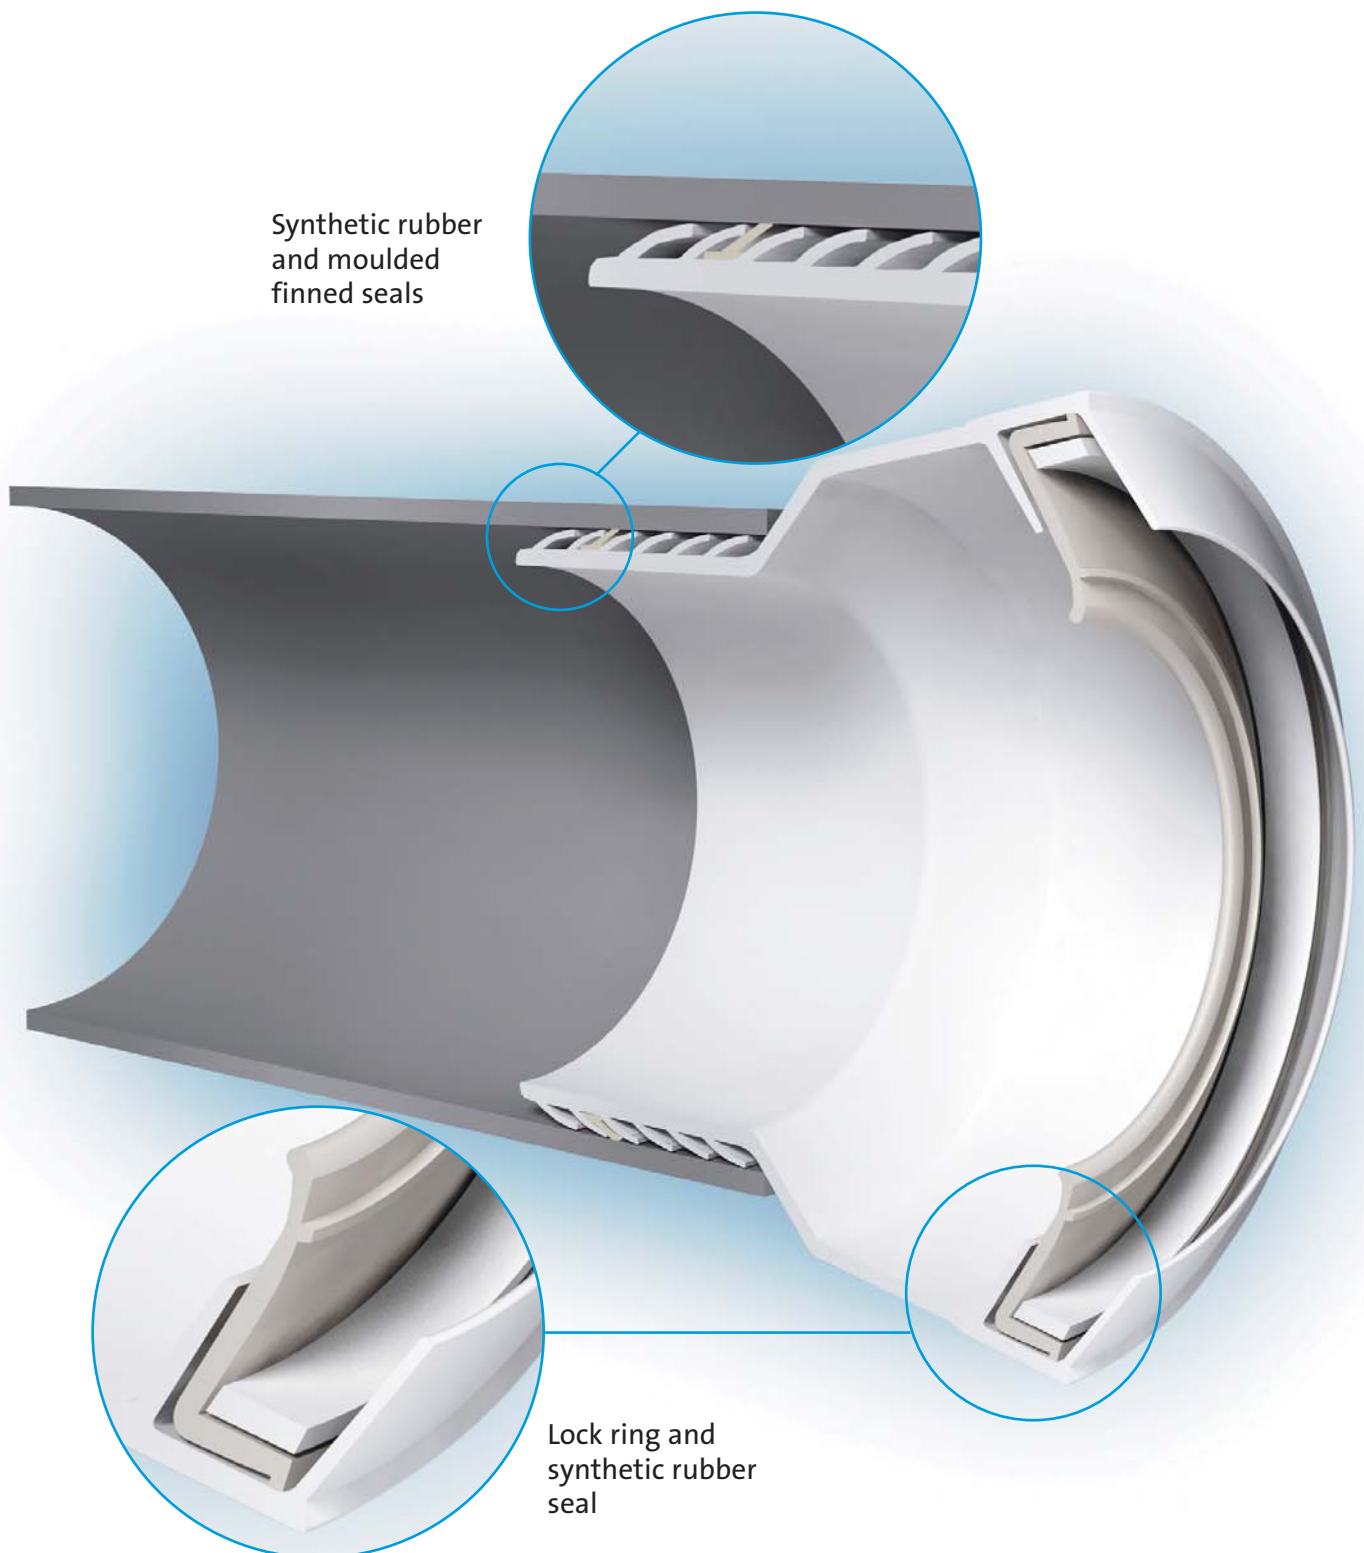

WC Connectors

WC Connectors General

- McAlpine is the only European manufacturer to offer EVA (ethylene vinyl acetate), rigid polypropylene and flexible polypropylene WC connectors
- Dimensional leaflet for all WC connectors available on request

MACFIT

- MACFIT WC connectors are manufactured in EVA with synthetic rubber and moulded finned seals
- MACFIT incorporates a new 'lock ring' inlet seal (patent pending) to give a superior, tighter connection to the WC pan outlet

MACFIT WC Connectors