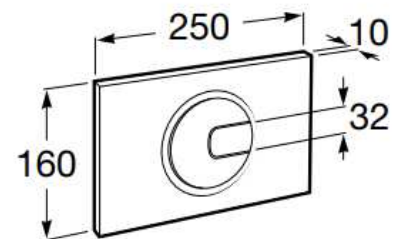

Technical Drawing:

Ensure that electrical components are fitted by a qualified electrician.

Use a dry cloth to clean.

Try to keep electrical components dry at all times.

Do not clean electrical components while they are switched on.

'The information contained within this specification sheet is believed to be correct and complete at the time of creation. All photographs / drawings are as a guide only and do not necessarily represent the products available. Travis Perkins PLC reserves the right to change product details and price without prior notice. E&OE.'