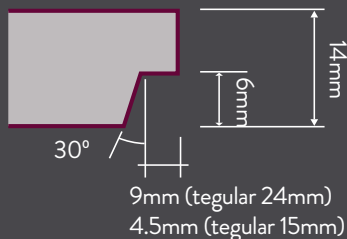

PRODUCT DATA SHEET

A CRISP WHITE, FINELY GRANULATED, NEEDED TILE PROVIDING QUALITY ALL-ROUND HIGH PERFORMANCE RATINGS.

DIMENSIONS

Thickness	14mm nom	
Size & Edge Detail	Square Edge	600 x 600mm and 1200 x 600mm
	Tegular 15mm Edge	600 x 600mm
	Tegular 24mm Edge	600 x 600mm

Description	Pack Coverage (m ²)	Edge	15mm Grid	24mm Grid
SEK Sahara Perf SE 600 X 600 X 14	4.32m ²	Square	Yes	Yes
SEK Sahara Perf SE 1200 X 600 X 14	7.20m ²	Square	Yes	Yes
SEK Sahara TE 24 600 X 600 X 14	4.32m ²	Teg 24mm	No	Yes
SEK Sahara TE 15 600 X 600 X 14	4.32m ²	Teg 15mm	Yes	No