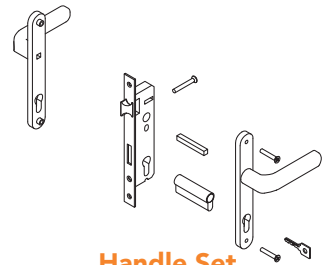

FIXED GAP INSTALLATION

FLOOR MOUNTED – For use when fitting to posts

RMG001PG

RMG002PG

RMG003PG

**1x Wall Mounted Hinge
(Top)**

**1x Floor Mounted Hinge
(Bottom)**

Lock Keep

Handle Set