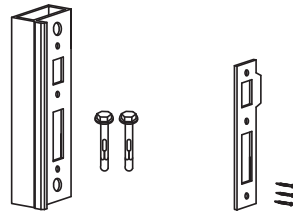

FIXED GAP INSTALLATION

FLOOR MOUNTED – For use when fitting to posts

RMG001PG

RMG002PG

RMG003PG

**1x Wall Mounted Hinge
(Top)**

**1x Floor Mounted Hinge
(Bottom)**

Lock Keep

Handle Set