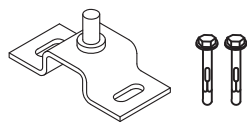

FIXED GAP INSTALLATION

FLOOR MOUNTED – For use when fitting to posts

RMG001PG

RMG002PG

RMG003PG

**1x Wall Mounted Hinge
(Top)**

**1x Floor Mounted Hinge
(Bottom)**

Lock Keep

Handle Set