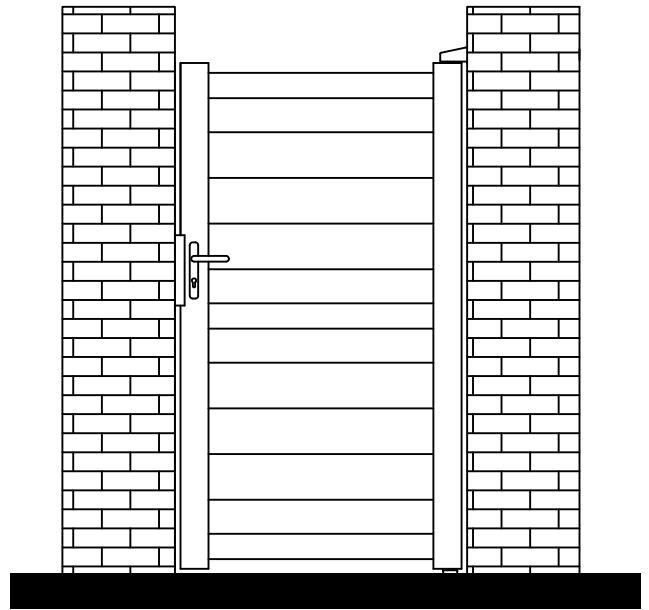

FIXED GAP INSTALLATION

FLOOR MOUNTED – For use when fitting to posts

RMG001PG

RMG002PG

RMG003PG

**1x Wall Mounted Hinge
(Top)**

**1x Floor Mounted Hinge
(Bottom)**

Lock Keep

Handle Set