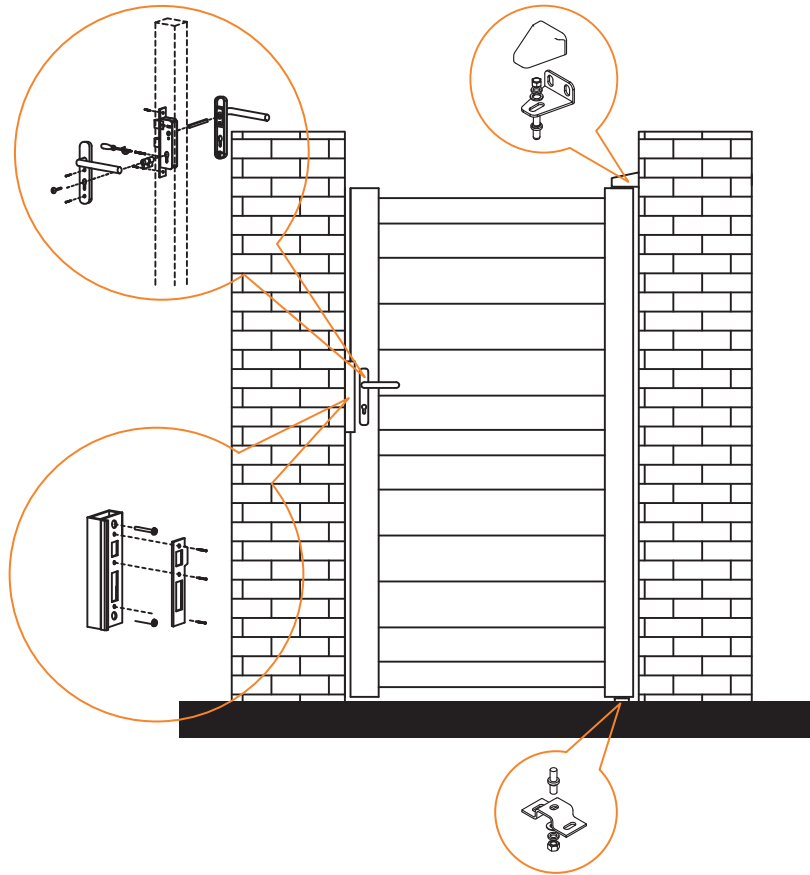

FIXED GAP INSTALLATION

FLOOR MOUNTED – For use when fitting to posts

RMG001PG

RMG002PG

RMG003PG

**1x Wall Mounted Hinge
(Top)**

**1x Floor Mounted Hinge
(Bottom)**

Lock Keep

Handle Set