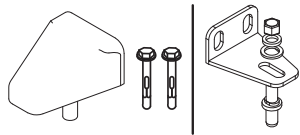

FIXED GAP INSTALLATION

FLOOR MOUNTED – For use when fitting to posts

RMG001PG

RMG002PG

RMG003PG

**1x Wall Mounted Hinge
(Top)**

**1x Floor Mounted Hinge
(Bottom)**

Lock Keep

Handle Set