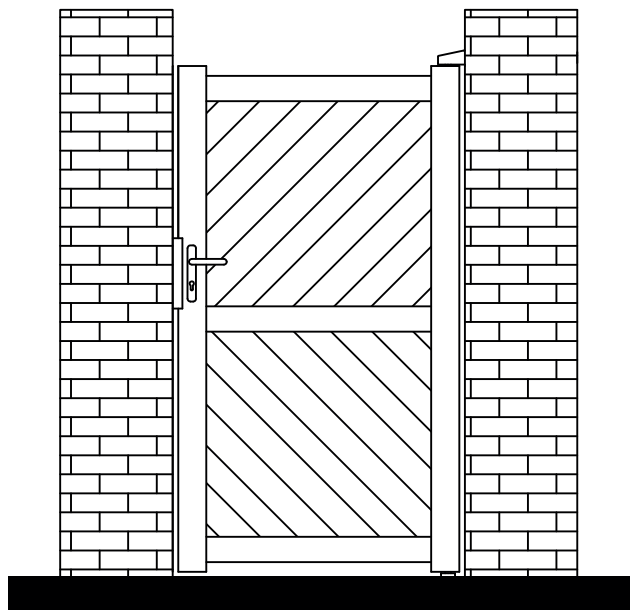

FIXED GAP INSTALLATION

FLOOR MOUNTED – For use when fitting to posts

RMG001PG

RMG002PG

RMG003PG

**1x Wall Mounted Hinge
(Top)**

**1x Floor Mounted Hinge
(Bottom)**

Lock Keep

Handle Set