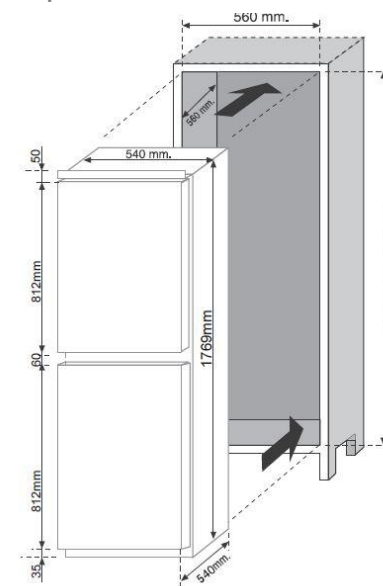

CANDY

BCBS 1725 TK/N 50:50 Fridge Freezer

Capacity:
146 litre fridge
94 litre freezer

KEY FEATURES

AUTO DEFROST FRIDGE

MANUAL DEFROST FREEZER

3+1 ADJUSTABLE GLASS SHELVES

4 FREEZERS COMPARTMENTS

3 DOOR SHELVES

SALAD CRISPER

FOLDAWAY WINE RACK

ADDITIONAL FEATURES

Light LED
Reversible Door Yes
Door Hinge Fitting Sliding

TECHNICAL DETAILS

Energy Input Electricity / 13 Amp
Connectivity No
Energy Consumption 279 kWh/annum
Energy Class F
Noise C (38dB)
Cooling Technology Static

DIMENSIONS

Dimensions of the product: 1769 x 540 x 540 (mm)
Required niche size for installation: 1771 x 560 x 560 (mm)

AESTHETIC

Colour: White
Door: White

FREE 10 YEARS PARTS GUARANTEE AND 1 YEAR LABOUR