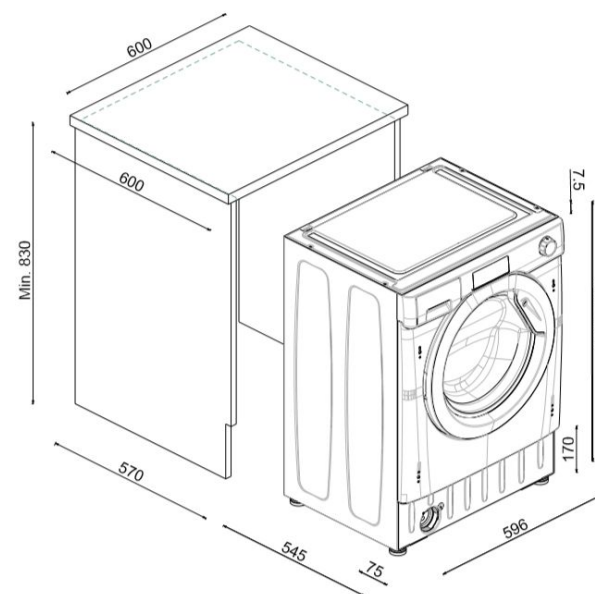

AUTOMATIC LOAD ADJUSTMENT

AUTOMATIC WASH & DRY CYCLES

PROGRAMMES & FUNCTIONS

Wash Programmes 12
Sensor Dry Programmes 2
LED Digital Display Yes
Delay Timer 24 hours

TECHNICAL DETAILS

Energy Input	Electricity / 13 Amp
Connectivity	No
Type of Control	Dial & Touch Control
Energy Class	D & E (Wash / Dry)
Noise	C (77dB)
Motor	AC

DIMENSIONS

Dimensions of the product: 820 x 596 x 545 (mm)
Required niche size for installation: 830 x 600 x 600 (mm)

AESTHETIC

Colour: White
Door: White

FREE 2 YEARS PARTS GUARANTEE AND 2 YEARS LABOUR