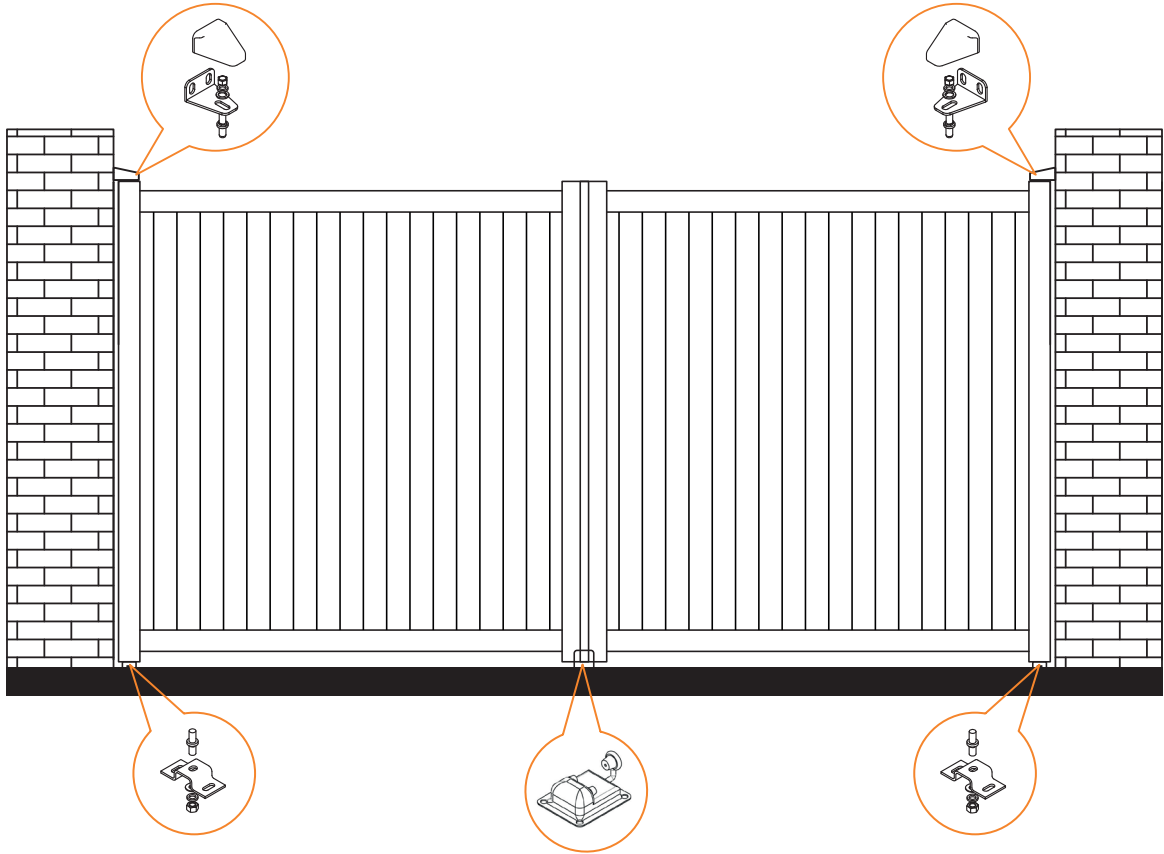

# FIXED GAP INSTALLATION

FLOOR MOUNTED – For use when fitting to posts

RMG001DG

RMG002DG

RMG003DG

<p><b>2x Wall Mounted Hinges (Top)</b></p>	<p><b>2x Floor Mounted Hinges (Bottom)</b></p>	<p><b>Gate Stop</b></p>