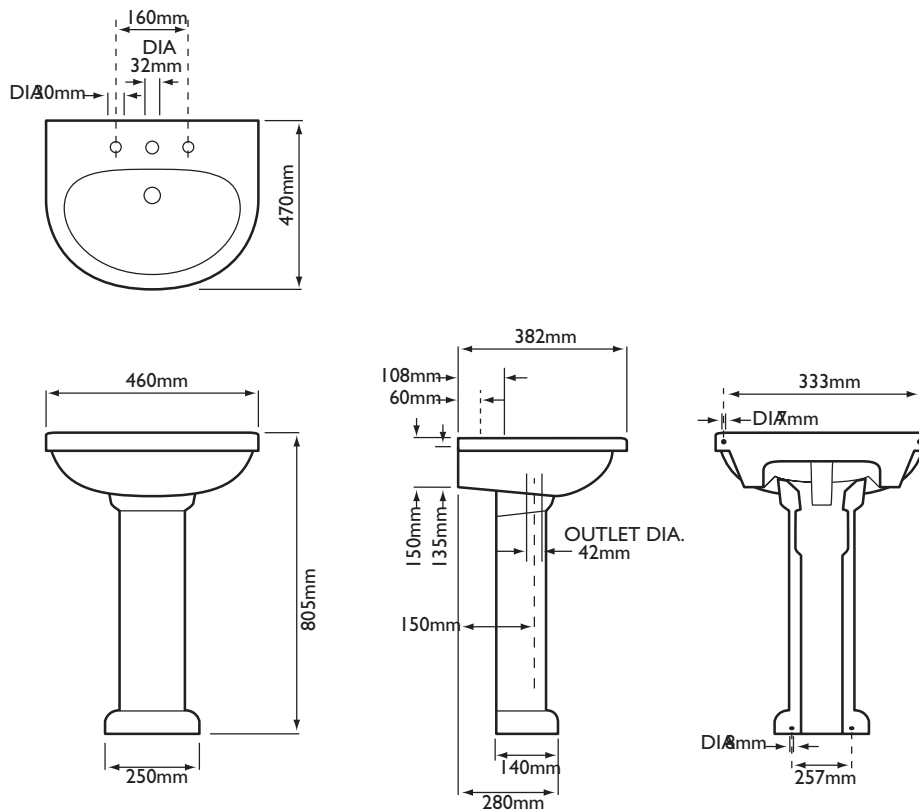

621024

STRATFORD PEDESTAL WHITE

Specification

Style:	Traditional
Product Type:	Pedestal
Finish/Colour:	White
Main Construction Material:	Chinaware
Number of Tap Holes	2

Features:

- Vitreous China

Dimensions (measurements in mm)

PRODUCT SUPPLIED IS PEDESTAL ONLY

THE
BATHROOM
SHOWROOM