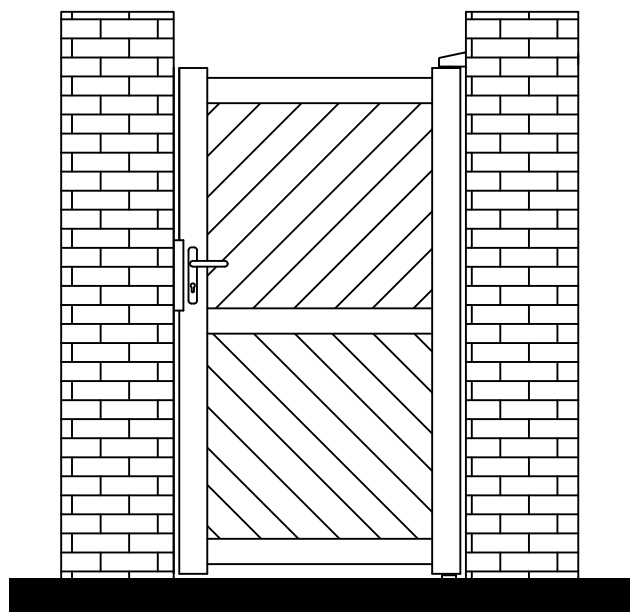

FIXED GAP INSTALLATION

FLOOR MOUNTED – For use when fitting to posts

RMG001PG

RMG002PG

RMG003PG

1x Wall Mounted Hinge (Top)

1x Floor Mounted Hinge (Bottom)

Lock Keep

Handle Set