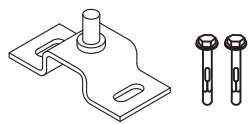

FIXED GAP INSTALLATION

FLOOR MOUNTED – For use when fitting to posts

RMG001PG

RMG002PG

RMG003PG

1x Wall Mounted Hinge (Top)

1x Floor Mounted Hinge (Bottom)

Lock Keep

Handle Set