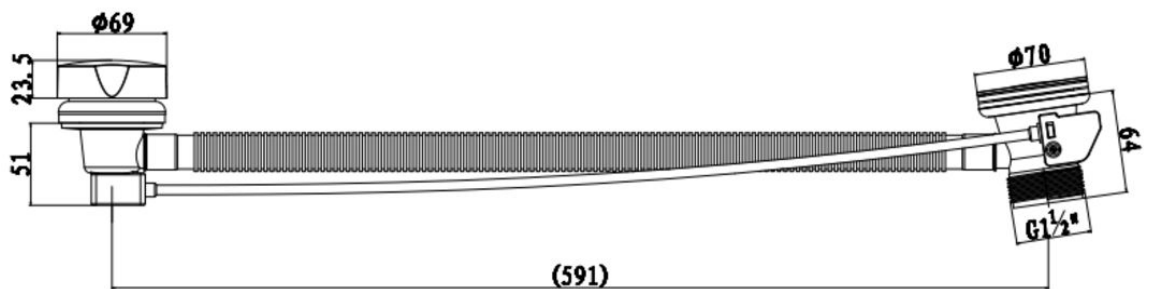

TECHNICAL DATA SHEET

Product Code: 715487

Product Description: iflo Pop Up Bath Waste 1 1/2in

Product Specification

Material:

Solid brass body with chrome plating

Additional Information

Always inspect before installation

Do not clean with abrasive cleaning products

Contemporary pop up chrome design

Designed for most standard baths

Traditional built-in overflow mechanism

'The information contained within this specification sheet is believed to be correct and complete at the time of creation. All photographs / drawings are as a guide only and do not necessarily represent the products available. Travis Perkins PLC reserves the right to change product details and price without prior notice. E&OE.' [10/2017]