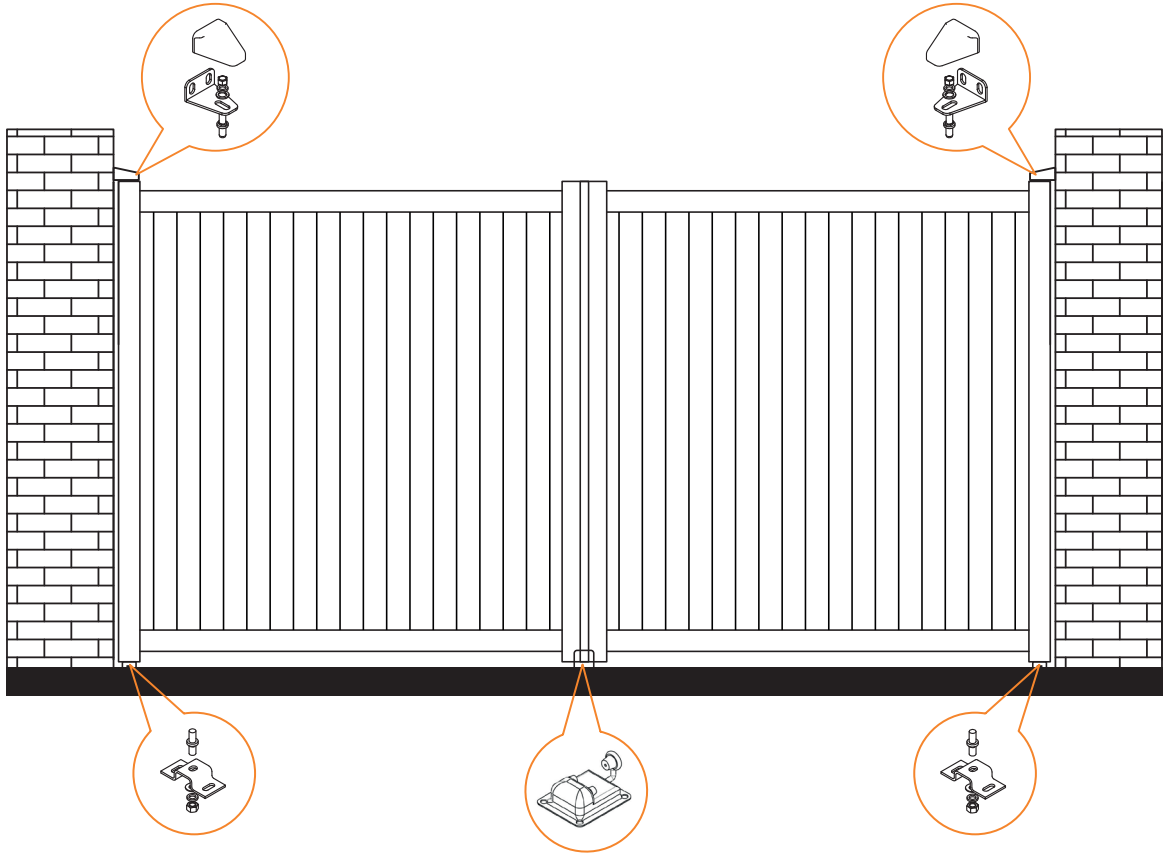

# FIXED GAP INSTALLATION

FLOOR MOUNTED – For use when fitting to posts

RMG001DG

RMG002DG

RMG003DG

**2x Wall Mounted Hinges  
(Top)**

**2x Floor Mounted Hinges  
(Bottom)**

**Gate Stop**