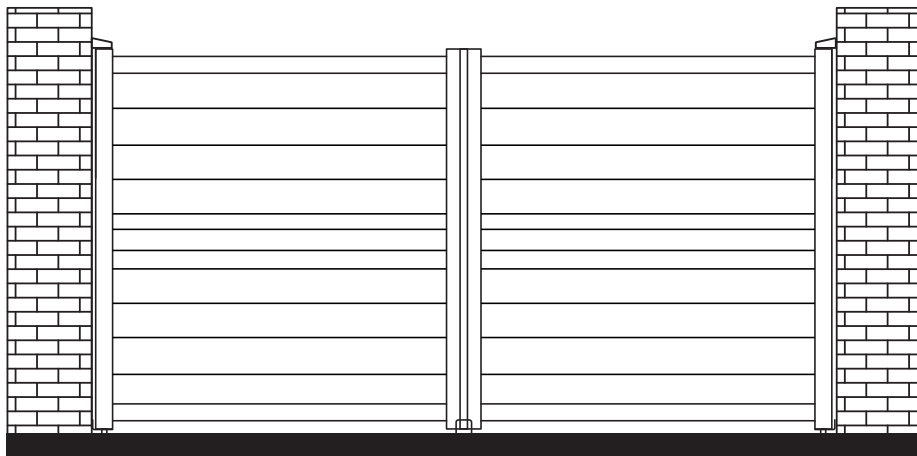

# FIXED GAP INSTALLATION

FLOOR MOUNTED – For use when fitting to posts

RMG001DG

RMG002DG

RMG003DG

**2x Wall Mounted Hinges  
(Top)**

**2x Floor Mounted Hinges  
(Bottom)**

**Gate Stop**